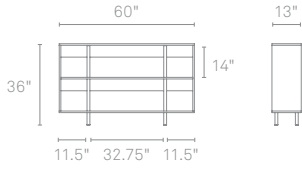

# CHICAGO LOW BOY

Sometimes, good design is about what's not there. The Chicago series takes advantage of negative space, creating smart, elegant storage. 8 Box, 3 Box, and Lowboy feature powder-coated tubular steel legs. All pieces available in maple, graphite-on-oak, and cherry.