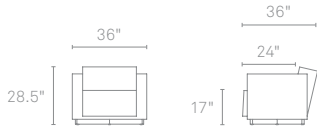

# ANIMAL LOUNGE CHAIR

This is a square jawed and handsome chair if there ever was one. A subtle stitch detail gives the seat a dash of old-school tufting, and a hint of brushed stainless steel base floats it all off the floor. Available in chalk, dark roast, and guacamole.