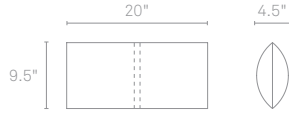

MORE PILLOWS

One size, three colors—chalk, dark roast, and guacamole. 'Nuff said.

ACCENT PILLOW

BP1-PILLOW-GY	CHALK	\$39
BP1-PILLOW-BR	DARK ROAST	\$39
BP1-PILLOW-GR	GUACAMOLE	\$39

CHALK

DARK ROAST

GUACAMOLE