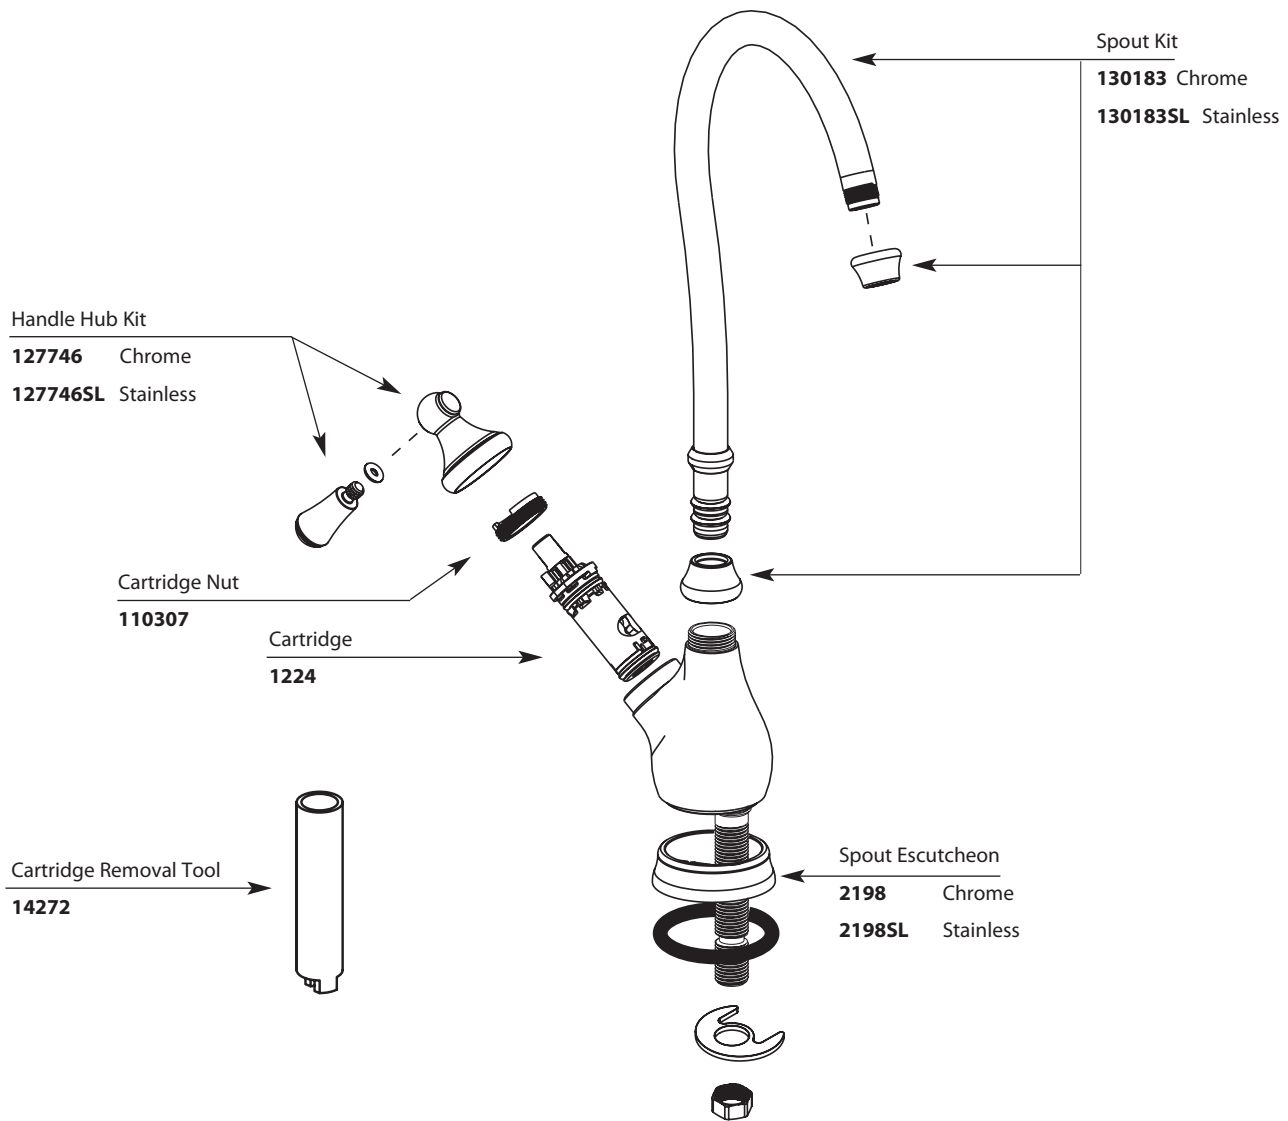

Buy it for looks. Buy it for life.®

■ Order by Part Number

*There is more than 1 version of this model.
Page down to identify the version you have.*

Illustrated Parts

AquaSuite™ Butler Faucet

<u>MODEL</u>	<u>FINISH</u>
85800	Chrome
85800SL	Stainless

Buy it for looks. Buy it for life.®

Illustrated Parts

■ Order by Part Number

Available Finishes

* Part Finishes Chart

<p>Spout Escutcheon</p> 	<p>Spout Escutcheon 2198 Chrome 2198W Glacier 2198V Ivory 2198SL Stainless</p>	<p>Spout Nut Kit</p> 	<p>Spout Nut Kit 110312 Chrome 110312W Glacier 110312V Ivory 110312SL Stainless</p>
<p>Spout Tip</p> 	<p>Spout Tip 110310 Chrome 110310W Glacier 110310V Ivory 110310SL Stainless</p>	<p>Handle Insert Kit (1)</p> 	<p>Handle Insert Kit (1) 114621 Chrome 114621W Glacier 114621V Ivory 114621SL Stainless</p>
<p>Handle Hub Kit</p> 	<p>Handle Hub Kit 110308 Chrome 110308W Glacier 110308V Ivory 110308SL Stainless</p>	<p>Optional Low-Profile Spout Kit</p> 	<p>Low-Profile Spout Kit 110314 Chrome 110314W Glacier 110314V Ivory 110314SL Stainless</p>
<p>High-Profile Spout Kit</p> 	<p>High-Profile Spout Kit 110311 Chrome 110311W Glacier 110311V Ivory 110311SL Stainless</p>		