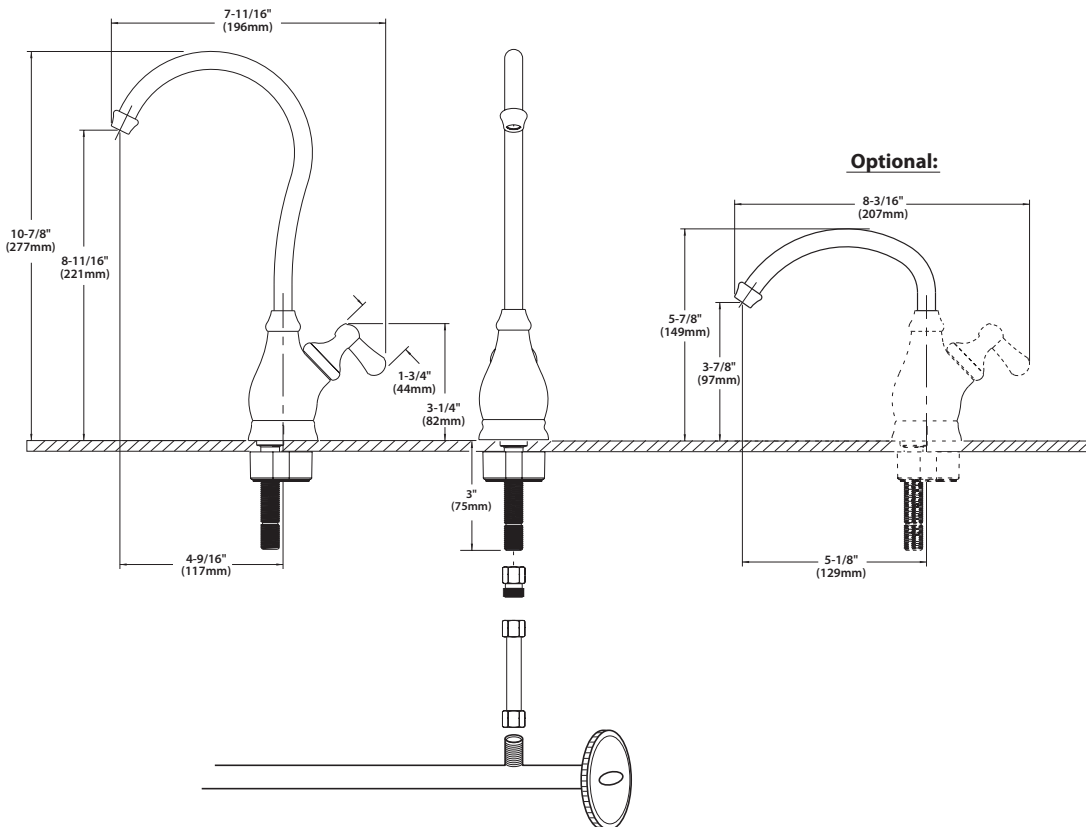

NOTE: DESIGNED TO INSTALL THROUGH A
1" HOLE DIA.

CRITICAL DIMENSIONS

(DO NOT SCALE)

Buy it for looks. Buy it for life.®

Specifications

FAUCET DESCRIPTION

- Metal construction with chrome plated, decorative glacier, ivory or LifeShine® stainless finish

Discontinued Models: 85800W, 85800V

NOTE: DESIGNED TO INSTALL THROUGH A 1" HOLE DIA.

CRITICAL DIMENSIONS

(DO NOT SCALE)

FOR MORE INFORMATION: 1-800-BUY-MOEN

www.moen.com