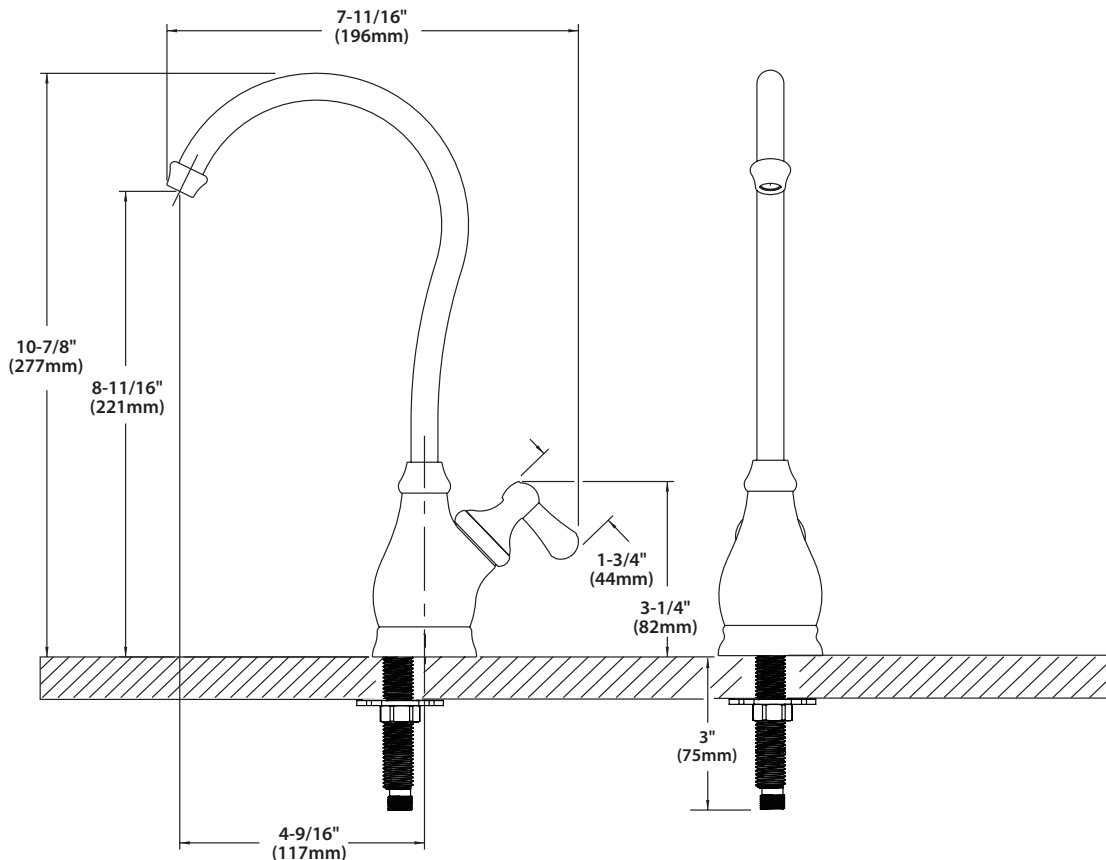

NOTE: DESIGNED TO INSTALL THROUGH A
1" HOLE DIA.

CRITICAL DIMENSIONS

(DO NOT SCALE)

Buy it for looks. Buy it for life.®

Specifications

FAUCET DESCRIPTION

- Metal construction with chrome plated, decorative glacier, ivory or LifeShine® stainless finish

OPERATION

- Lever style handle
- Will operate with less than 5 lbs. of force

FLOW

- Flow is limited to 2.2 gpm

CARTRIDGE

- 1224 cartridge design
- Nonmetallic, nonferrous and stainless steel material

STANDARDS