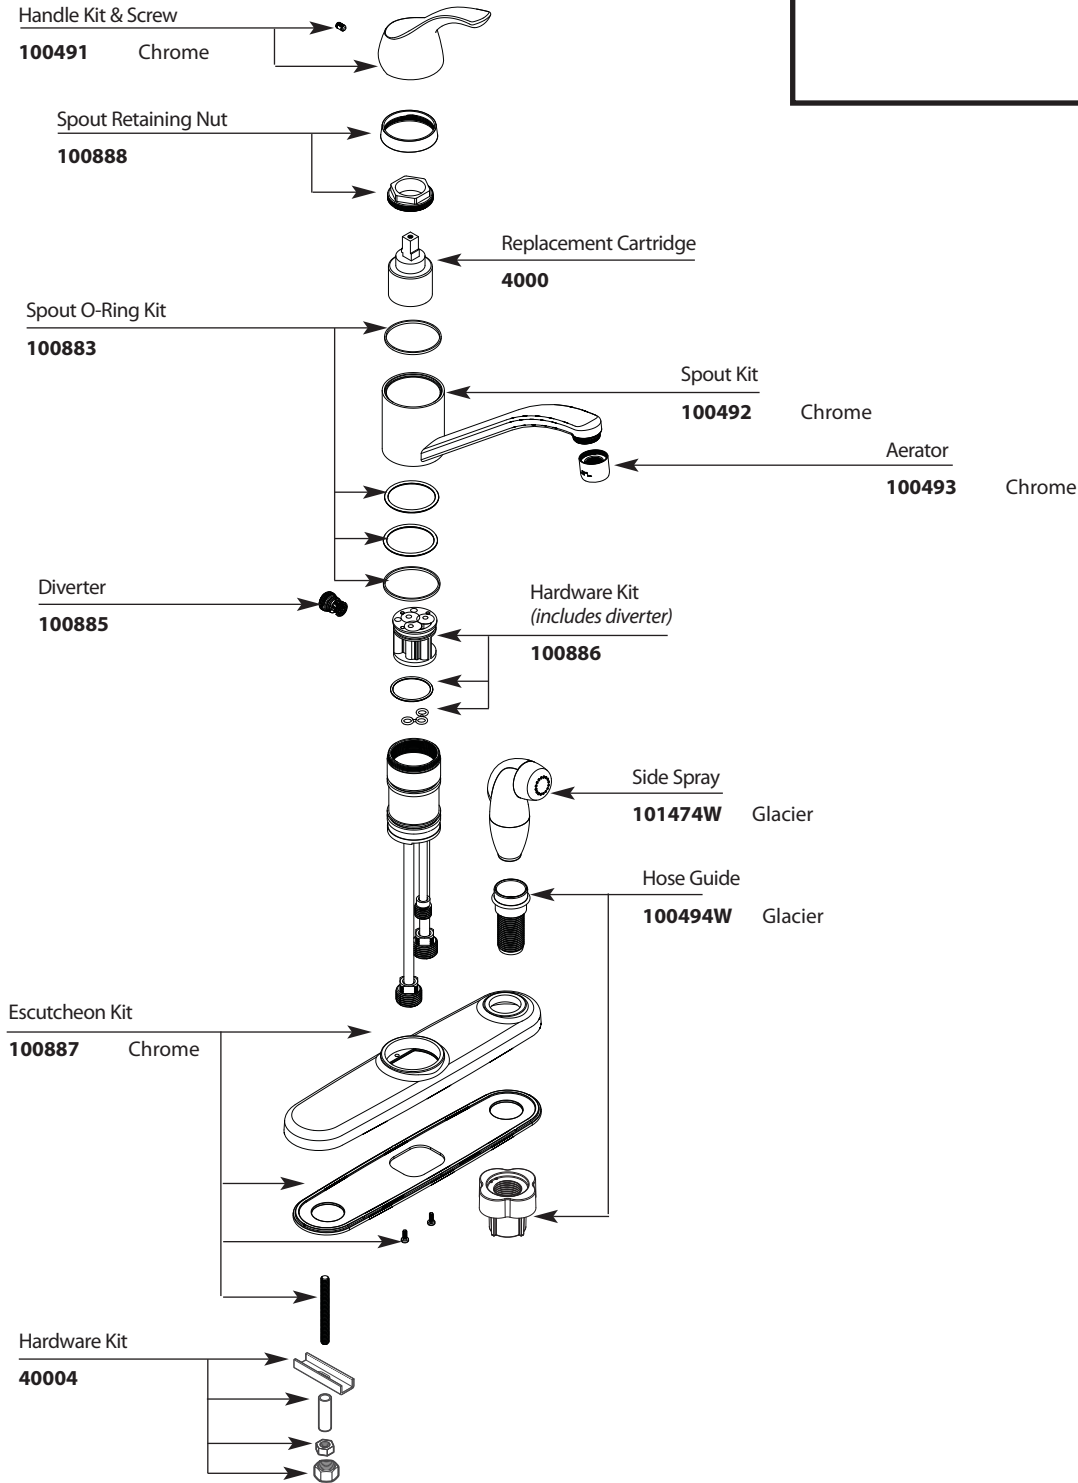

Buy it for looks. Buy it for life.®

■ Order by Part Number

*There is more than 1 version of this model.
Page down to identify the version you have.*

Illustrated Parts

TOUCH CONTROL®		
Single Handle Lever Kitchen Faucet w/Protégé Side Spray in Deck Escutcheon		
MODEL	HANDLE	FINISH
87554	Lever	Chrome

Buy it for looks. Buy it for life.®

Illustrated Parts

■ Order by Part Number

TOUCH CONTROL®		
Single Handle Lever Kitchen Faucet w/Protégé Side Spray in Deck Escutcheon		
MODEL	HANDLE	FINISH
87554	Lever	Chrome