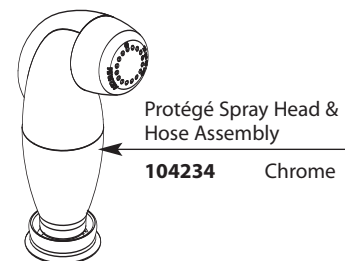

Buy it for looks. Buy it for life.®

Illustrated Parts

Order by Part Number

Cap and Temperature Indicator Kit

115023

Handle Kit
117660 Chrome

Dome
93990 Chrome

Handle Mechanism Kit
93980

Protégé Spray Head & Hose Assembly
136103 Chrome

Spout O-Ring Kit
96778 (Single Pack)
(also included in Spout Assembly)

Escutcheon Kit
115049 Chrome

Support Plate w/Gasket
93964

Hardware Kit
95041

Hydrolock® Connection
136102

Single-Handle Kitchen Faucet with Spray

MODEL	TYPE	FINISH
87444	Lever	Chrome

FOR MODELS WITH THREADED CONNECTION

Protégé Spray Head & Hose Assembly
104234 Chrome