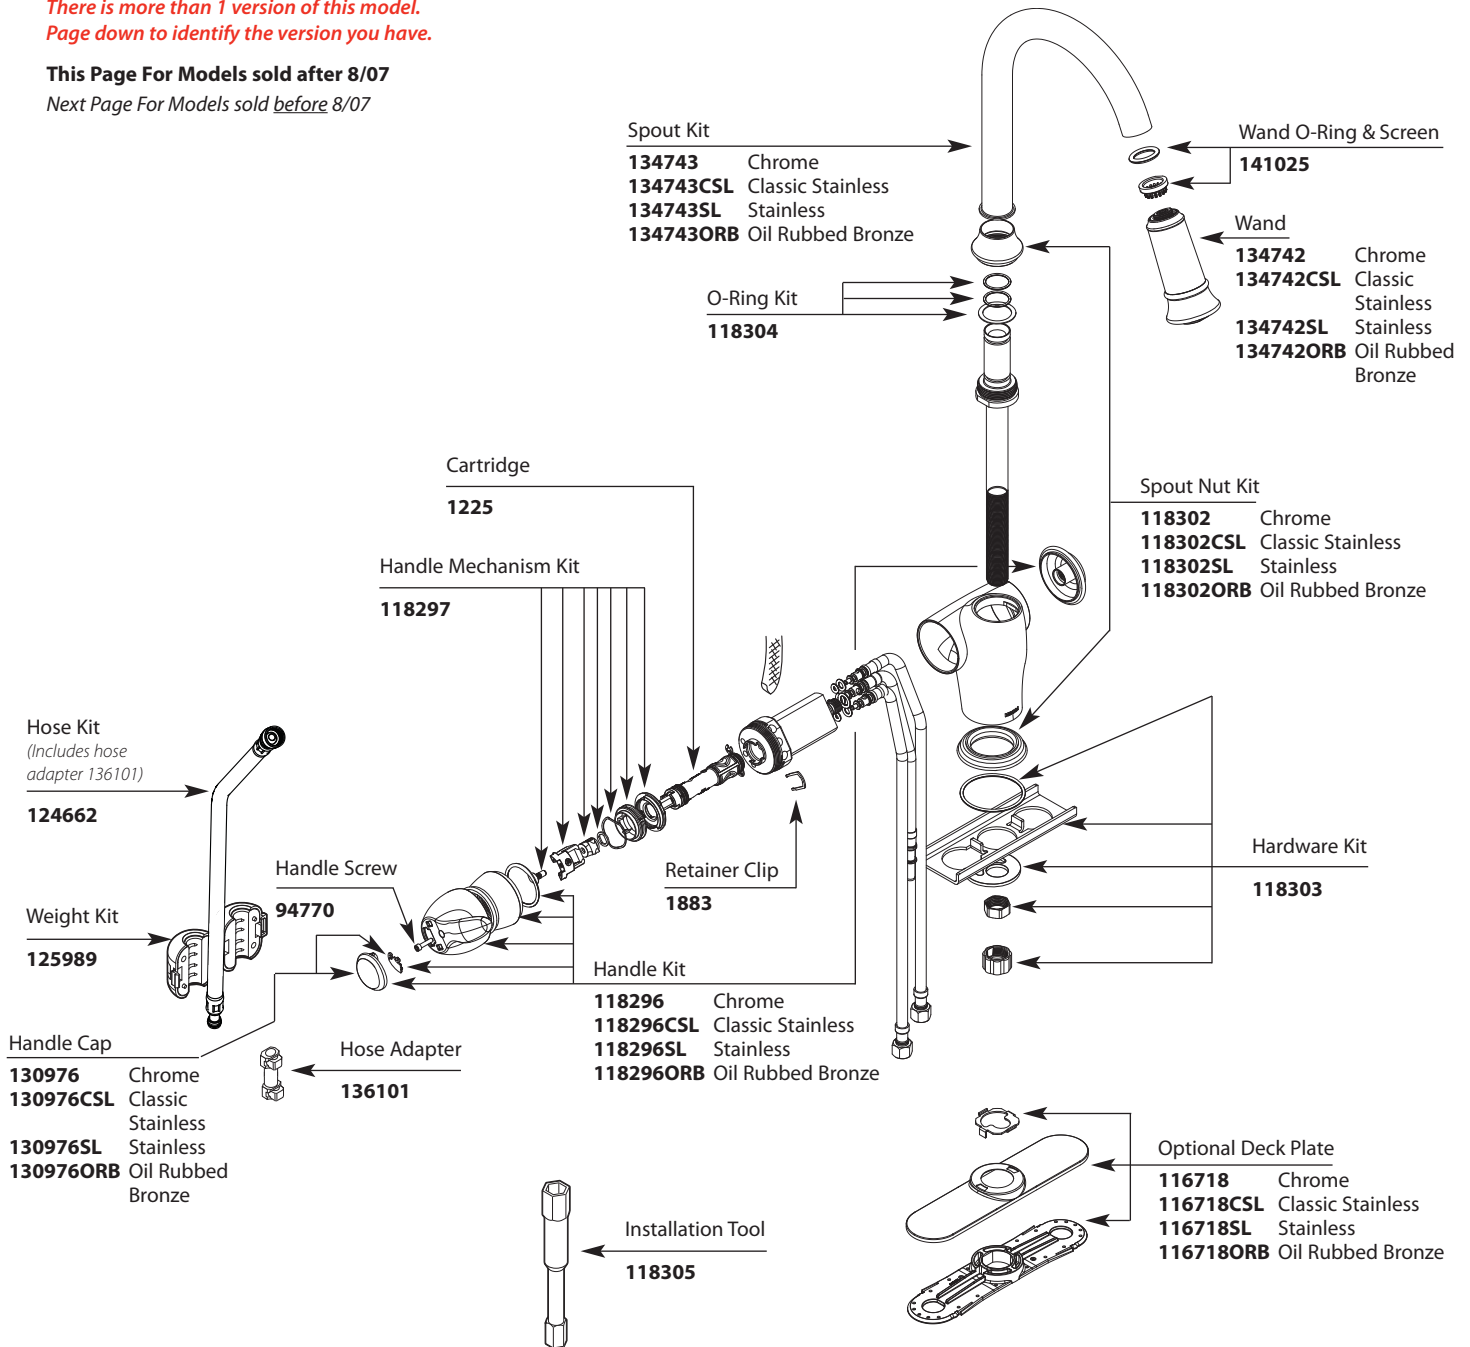

Woodmere™ Kitchen Faucet

Models: S728C Chrome
 S728CSL Classic Stainless
 S728SL Stainless
 S728ORB Oil Rubbed Bronze

Order by Part Number

*There is more than 1 version of this model.
 Page down to identify the version you have.*

This Page For Models sold after 8/07

Next Page For Models sold before 8/07

Woodmere™ Kitchen Faucet

Models: S728C Chrome
S728SL Stainless

Order by Part Number

For Models sold **before** 8/07