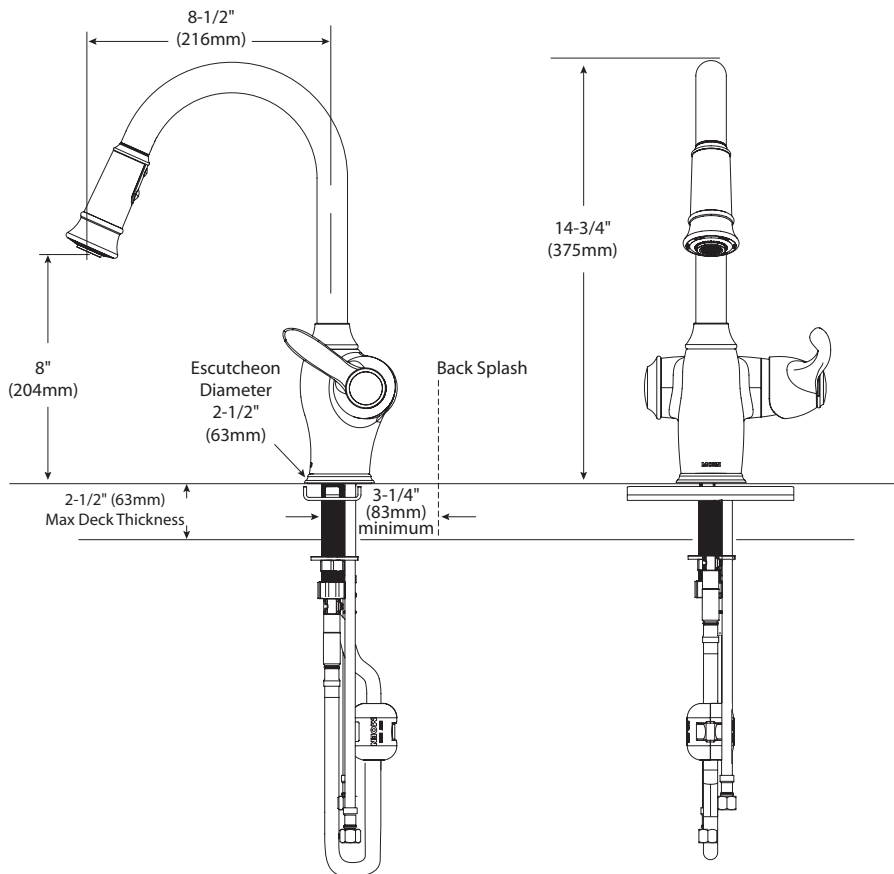

DESCRIPTION

- High arc spout provides the height and reach to fill or clean large pots while the pulldown feature provides infinite maneuverability for cleaning or rinsing
- Single hole mounting
- Handle reversibility feature
- Wand with Hydrolock® quick connect system
- Metal construction with Chrome plating or Lifeshine® Stainless finish
- Pulldown spray with 68" braided hose
- 3/2" Flexible supply lines with 3/8" fittings connect directly to supply stops

OPERATION

- Single handle lever
- When filling a vessel outside of the sink, the pause feature conveniently stops the flow of water as the wand passes over the countertop
- Convenient single-button actuation provides flexibility to switch from stream to spray mode

FLOW

- Flow is limited to 2.2 gpm (8.3 L/min) at 60 psi

CARTRIDGE

- 1225 cartridge design
- Engineered polymers, non-ferrous and stainless steel materials

STANDARDS

- Third party certified to ASME A112.18.1/CSA B125.1 and all applicable requirements therein
- Certified to ANSI/NSF 61/9
- Complies with California Proposition 65 and with the Federal Safe Drinking Water Act
- The backflow protection system in this device consists of two independently operating check valves, a primary and a secondary which prevent backflow

Models: S728C, S728SL

NOTE: This faucet is designed to be installed thru 1 hole, 1-1/4" min. dia.

CRITICAL DIMENSIONS

(DO NOT SCALE)