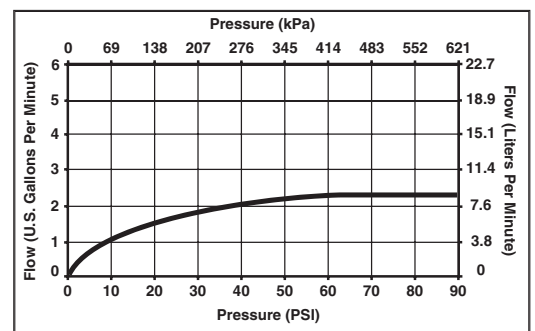

COMPLIES WITH:

- ASME A112.18.1 / CSA B125.1
- NSF 61
- Indicates ADA compliance to ICC/ANSI A117.1
- IAPMO Listed
- CSA Certified