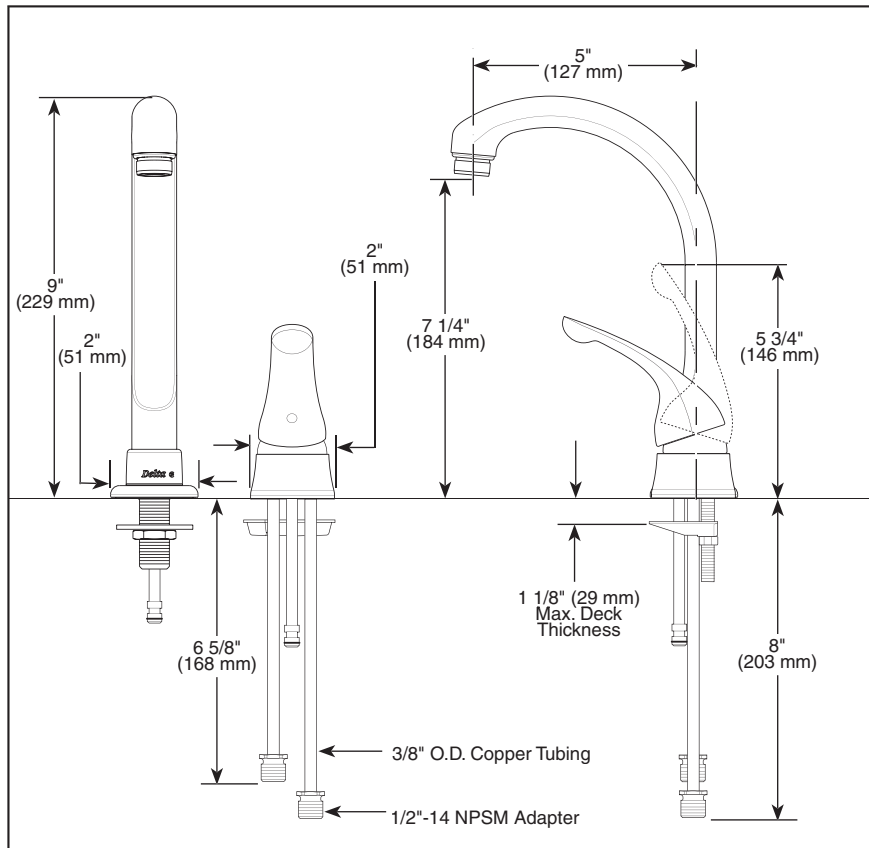

## BAR & PREP SINK FAUCETS

- Waterfall® Series
- Single Handle Widespread Deck Mount
- Two Hole Sink Applications
- Quick Snap® Hose Installation

### STANDARD SPECIFICATIONS:

- Solid fabricated brass body.
- 5" (127 mm) long, 9" (229 mm) high spout swings 360°.
- Lever handle shall return to neutral position when faucet is turned off.
- Red and blue button on handle to indicate hot/cold temperature.
- Control mechanism shall be of the rotating stainless steel ball type with replaceable non-metallic seats operating in stainless steel lined sockets.
- Quick Snap® hose installation.
- 3/8" O.D. straight, staggered copper supply tubes - 6 5/8" (168 mm) and 8" (203 mm) long - with 1/2"-14 NPSM adapters.
- Requires minimum 1 1/2" (38 mm) diameter hole.
- Thick deck mounting kit for 2 1/2" (64mm) max. deck thickness available as RP32638.