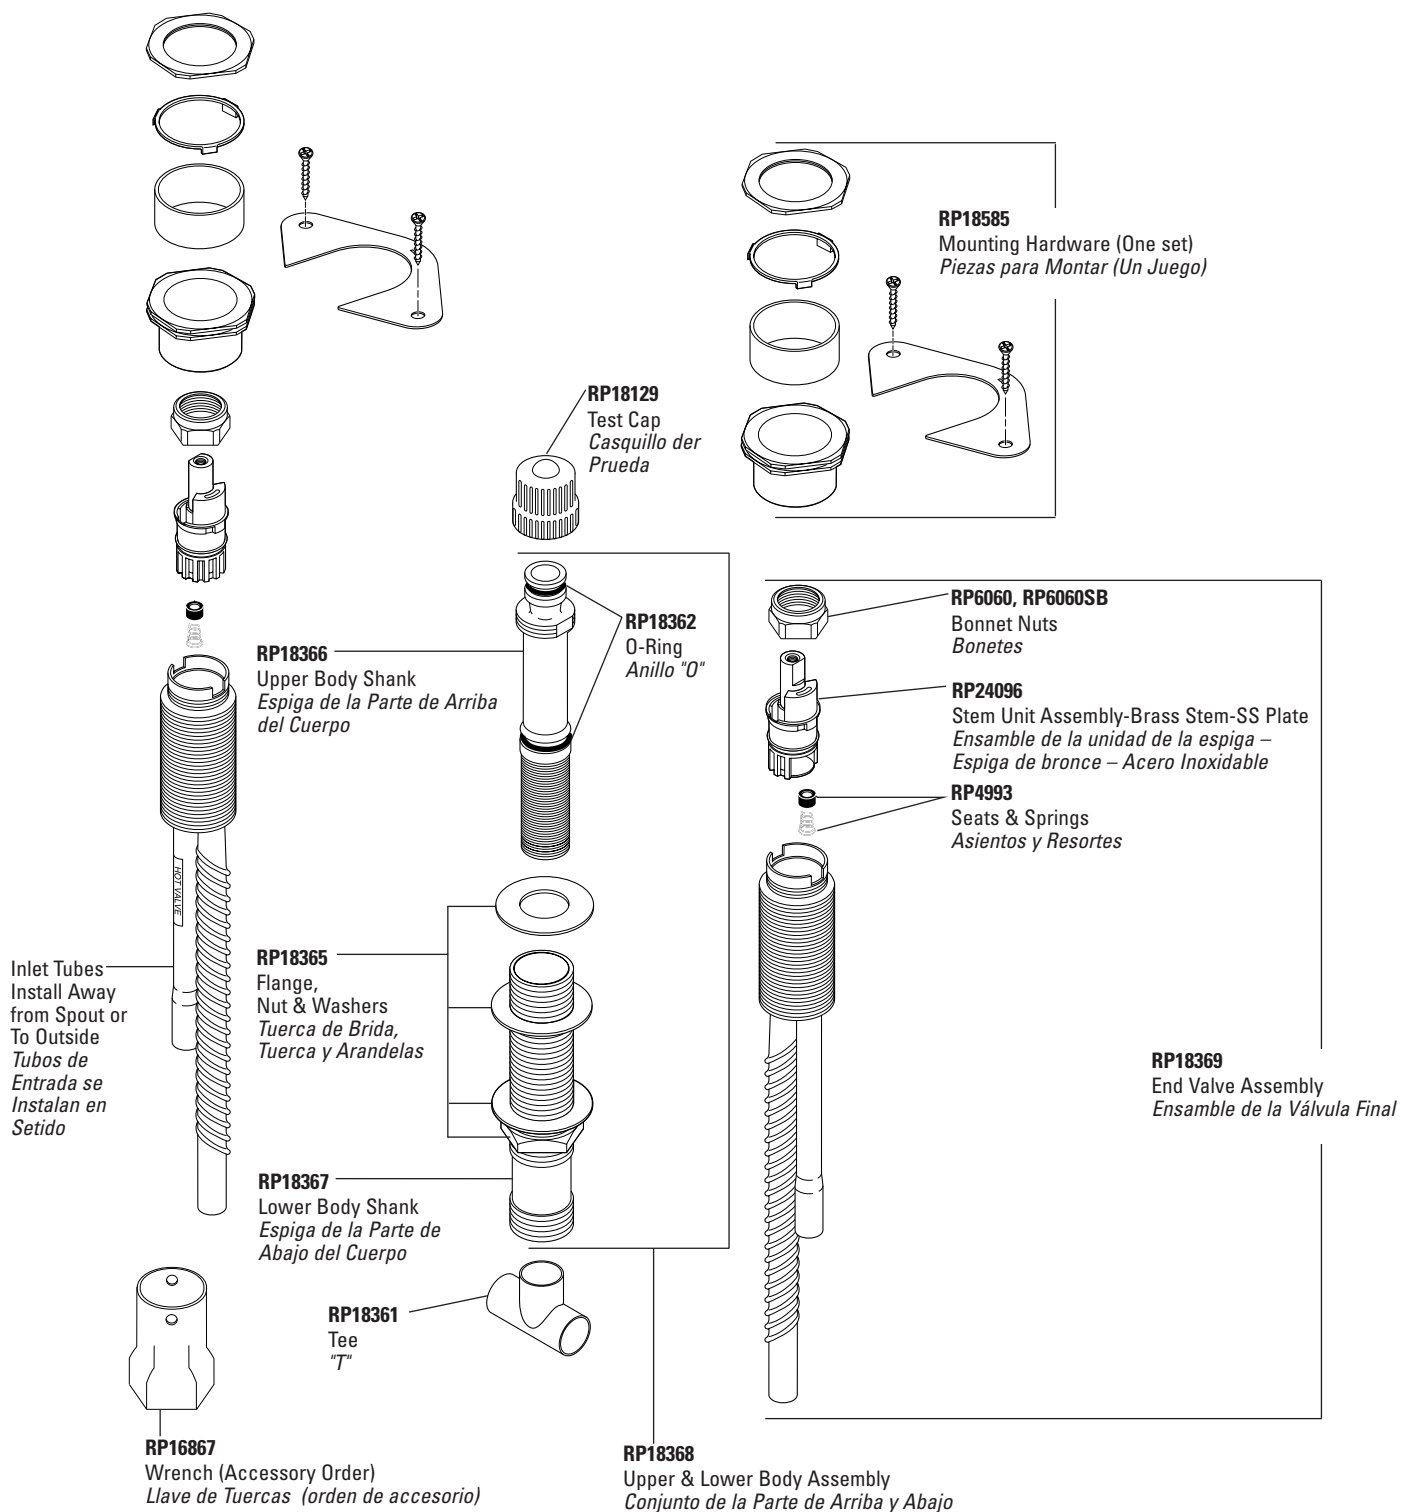

Deck/Ledge Mount Rough-In Kit

Montura de Bordos para Equipo para Preparación de Instalación

Model RP18235 Thick Tile Rough-In Kit

Modelo RP18235 Equipo de Preparación para Instalación en Losas Gruesas

Adjusts to 3 1/4" max deck thickness before mud & tile / *Se ajusta hasta un max. de 3 1/4" de grosor del borde antes de la aplicación del lodo y las losas*
RP18504 cannot be used / *No puede utilizar el RP18504*