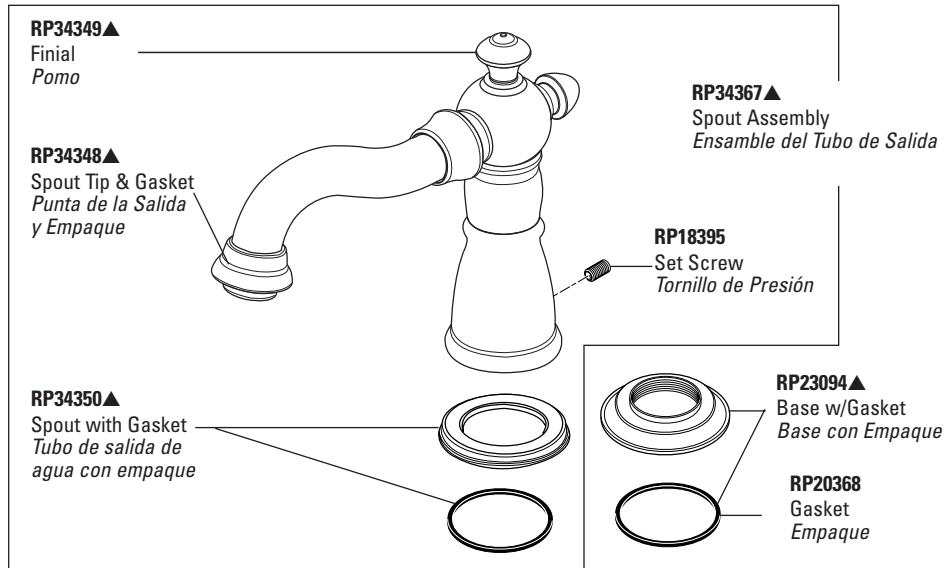

Deck/Ledge Mount Roman Tub Faucets

Llaves para Bañeras Romanas

Victorian™ Collection Models/Modelos 2755 & 2756 Series

Refer to page 152 for Handles. / Para manijas referirse a la pagina 152.

Refer to pages 144–148 for rough-in kits. / Para Equipo para Preparación de Instalación referirse a las paginas 144–148.

▲Specify finish/Especifique el Acabado