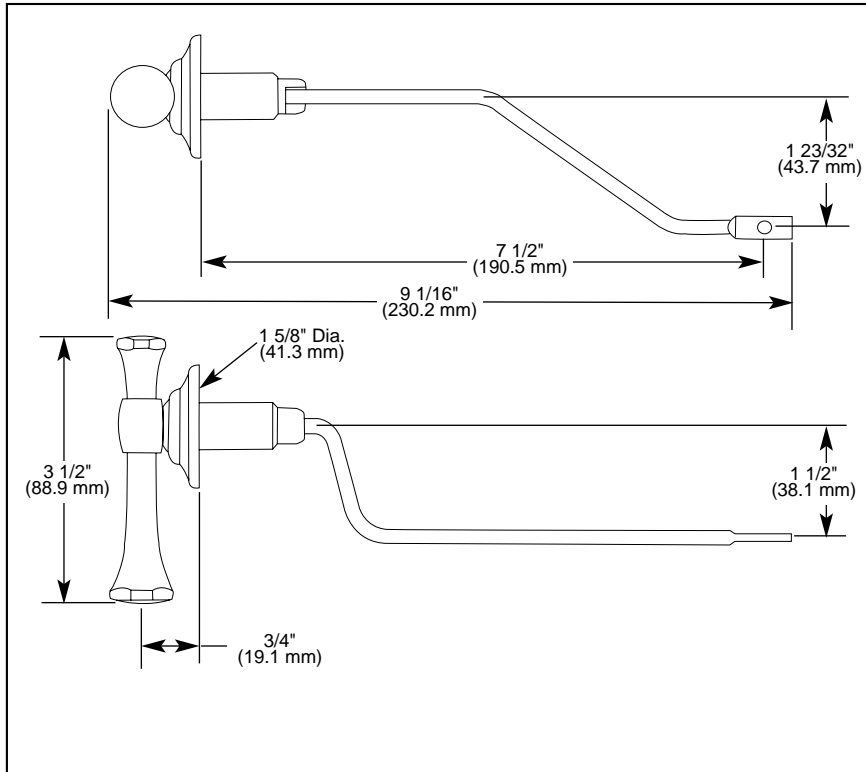

79062

Submitted Model No.: _____

Specific Features: _____

DELTA

ACCESSORIES

- Lockwood™ Series
- Side Mount Toilet Tank Lever

STANDARD SPECIFICATIONS:

- Installation instructions included with product.