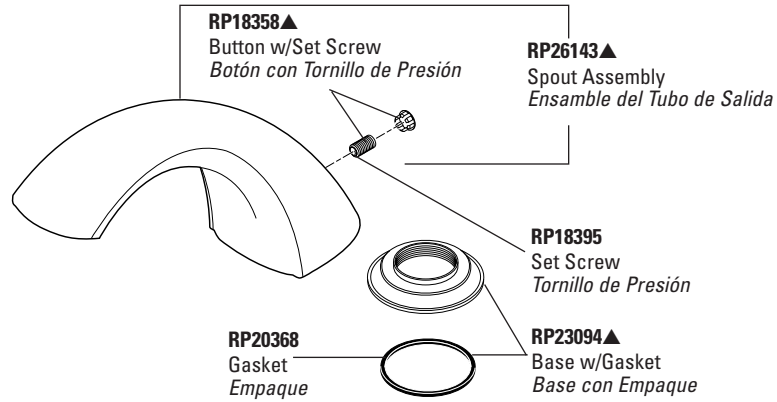

Deck/Ledge Mount Roman Tub Faucets

Llaves para Bañeras Romanas

Innovations® Series Models/Modelos 2730 & 2731 Series

Refer to page 152 for Handles. / Para manijas referirse a la pagina 152.

Refer to pages 144–148 for rough-in kits. / Para Equipo para Preparación de Instalación referirse a las paginas 144–148.

▲Specify finish/Especifique el Acabado