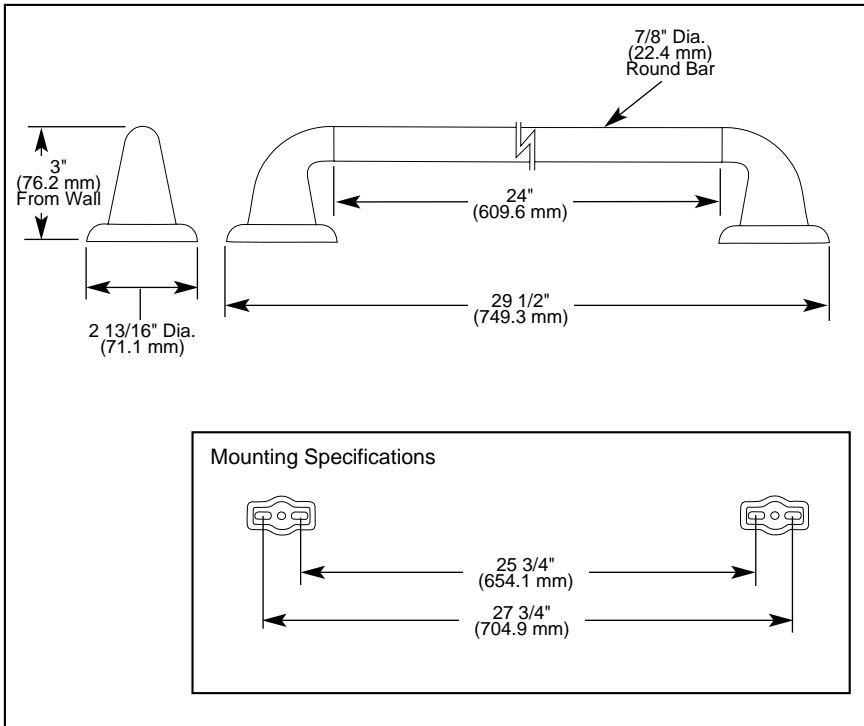

DELTA[®]

ACCESSORIES

- Innovations[®] Series
- 24" Towel bar

Submitted Model No.: _____

Specific Features: _____

STANDARD SPECIFICATIONS:

- Wood blocking is preferable behind all wall surfaces. If wood blocking is not available, the following fasteners are suggested: Tile/Masonry-Plastic or lead Anchors Plaster/drywall-Toggle bolts.
- Mounting hardware and mounting instructions included with product.