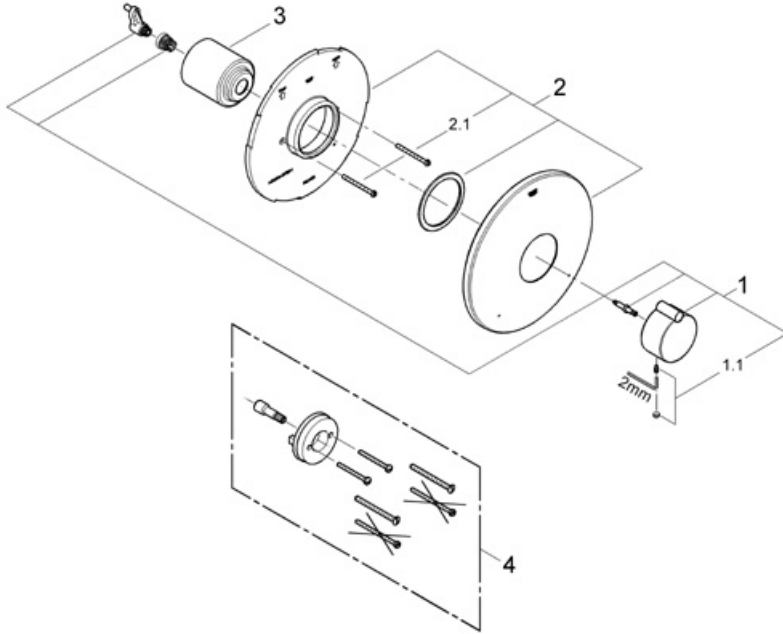

Tenso 19 150
Pressure Balance Valve trim

Exploded View

Parts Breakdown

Pos. No.	Spare part Description	Product No.	Pcs.
	19150		
1	Handle	47686	1
1.1	Handle set screw	11232	1
2	Escutcheon	47684	1
2.1	Escutcheon screws	00329	1
3	Body sleeve	11291	1
	Special accessories		
4	Extension kit	47344	1