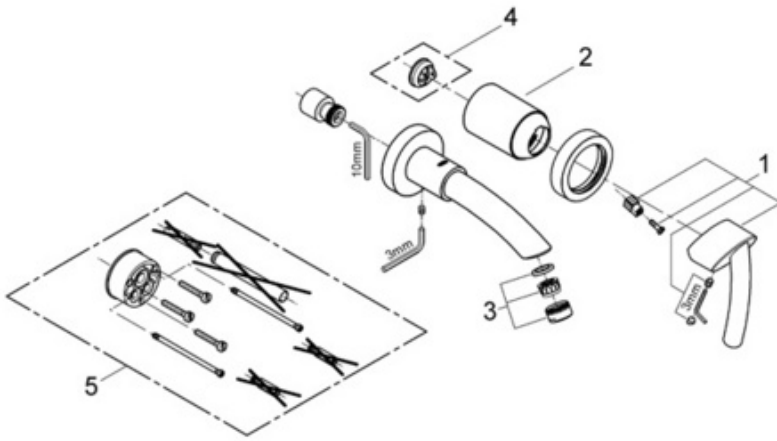

## 2-Hole Wall Mount Vessel Trim

### Parts Breakdown

Pos No.	Spare Part Description	Product No.	Pcs.
	<b>19 294</b>		
1	Lever handle	46 502	1
2	Cap	09 038	1
3	Flow regulator	13 955	1
	<b>Special Accessories</b>		
4	Handle rotation stop	46 375	1
5	Extension kit	46 191	1