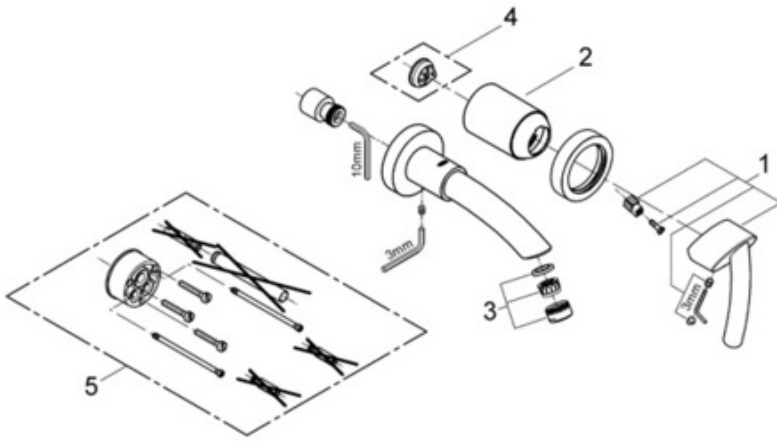

Tenso 19 293

2-Hole Wall Mount Vessel Trim

Exploded View

Parts Breakdown

Pos No.	Spare Part Description	Product No.	Pcs.
	19 293		
1	Lever handle	46 502	1
2	Cap	09 038	1
3	Flow regulator	13 955	1
	Special Accessories		
4	Handle rotation stop	46 375	1
5	Extension kit	46 191	1