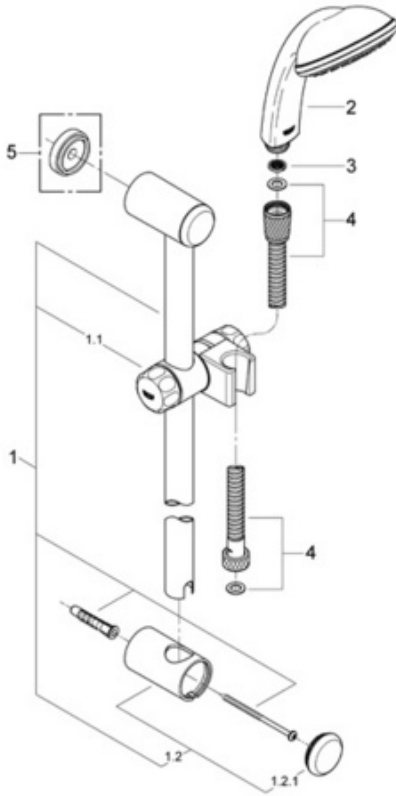

Tempesta 28 435
Trio hand shower system

Exploded View

Parts Breakdown

Pos No.	Spare Part Description	Product No.	Pcs.
28 435			
1	Shower bar	28 666	1
1.1	Hand shower holder	07 659	1
1.2.1	End cap	45 363	1
1.2	End bracket	45 362	1
2	Handshower	28 421	1
3	Filter screen	07 002	1
4	59" Relexaflex hose	28 151	1
Special Accessories			
5	Wall spacer	45 406	1