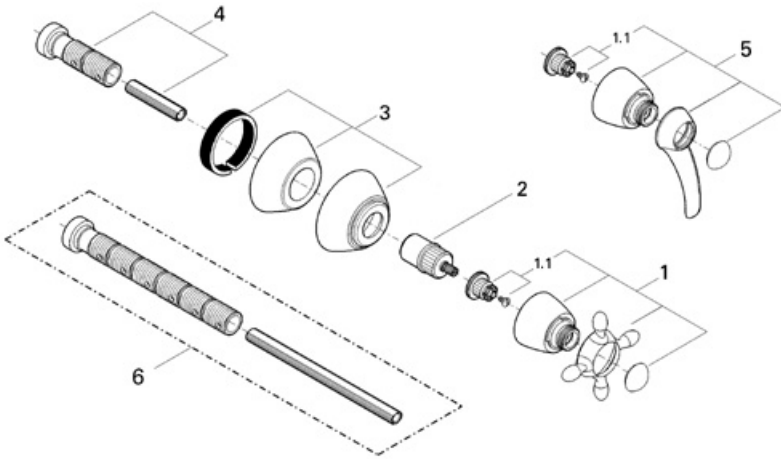

Talia 19 877
Trim, Volume Control

Exploded View

Parts Breakdown

Pos No.	Spare Part Description	Product No.	Pcs.
	19 877		
1	Cross handle	45 414	1
1.1	Handle connection set	45 186	1
2	Secondary spindle/low profile	45 204	1
3	Talia vlm control	45 826	1
4	Primary spindle	45 202	1
5	Lever handle	45 820	1
	Special Accessories		
b	Extension kit for vol.controls	45 203	1