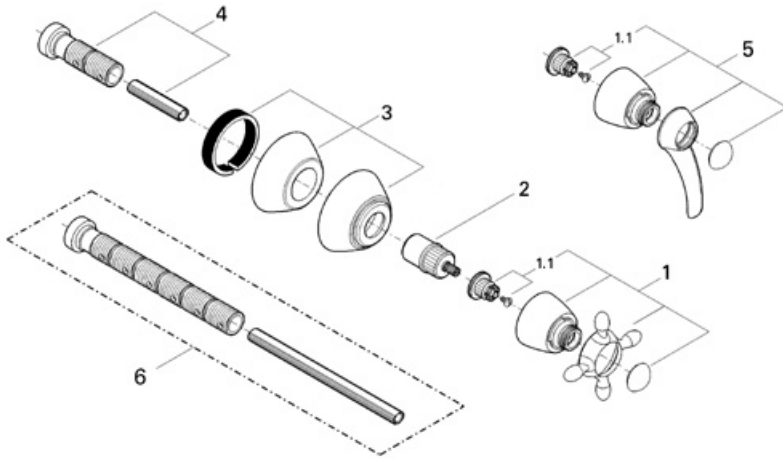

**Talia 19 876**  
**Volume control trim**

**Exploded View**

**Parts Breakdown**

Pos No.	Spare Part Description	Product No.	Pcs.
	<b>19 876</b>		
1	Cross handle	45 414	1
1.1	Handle connection set	45 186	1
2	Secondary spindle/low profile	45 204	1
3	Talia vlm control	45 826	1
4	Primary spindle	45 202	1
5	Lever handle	45 820	1
	<b>Special Accessories</b>		
b	Extension kit for vol.controls	45 203	1