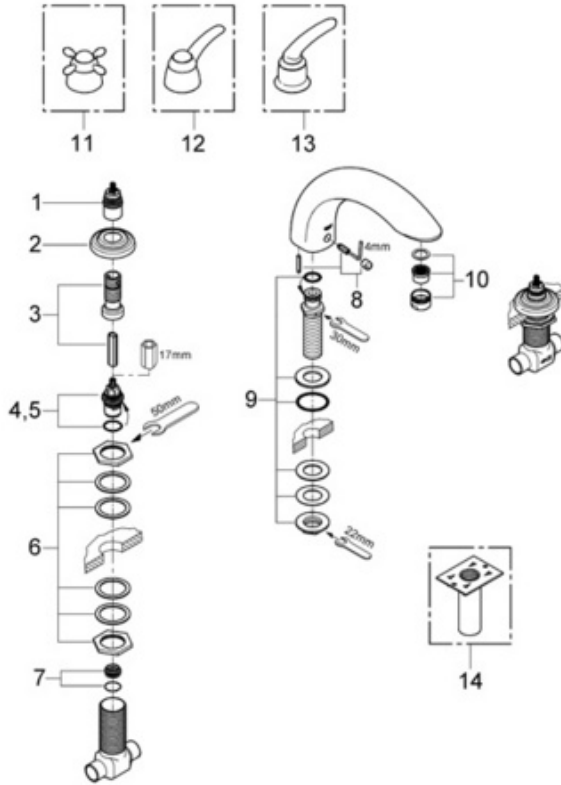

Talia 25 596
3-hole Roman tub filler

Exploded View

Parts Breakdown

Pos No.	Spare Part Description	Product No.	Pcs.
	25 596		
1	Handle insulator	45 393	1
2	Escutcheon side valve	00 114	1
3	Primary spindle	45 202	1
4	90 degree 3/4" carbodur cartridge	45 888	1
5	90 degree 3/4" carbodur cartridge	45 887	1
6	L/p handshower mounting set	45 444	1
7	Seat	45 345	1
8	Spout connection set	45 682	1
9	Mounting shank	45 163	1
10	Flow regulator	13 927	1
	Special Accessories		
11	Cross handle	45 414	1
12	Lever handle	45 820	1
13	Volvo lever handle	18 085	2
14	Extension kit	12 939	1