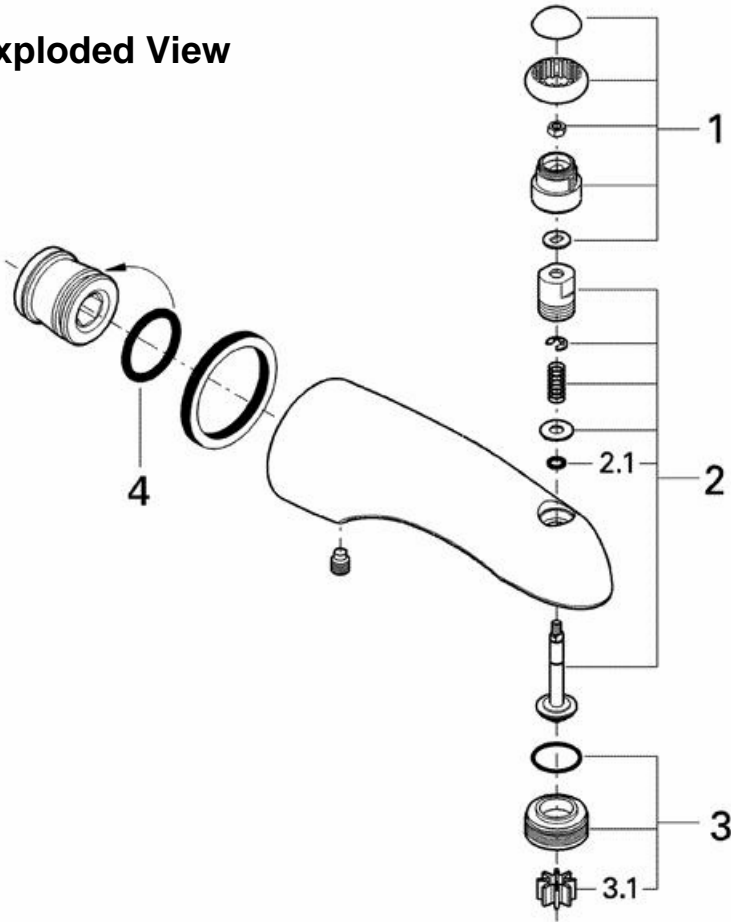

Talia 13 628
Diverter tub spout

Exploded View

Parts Breakdown

Pos No.	Spare Part Description	Product No.	Pcs.
	13 628		
1	Diverter knob	45 816	1
2	Diverter	45 166	1
2.1	O-ring	01 283	1
3	Flow regulator	45 167	1
3.1	Flow regulator	02 350	1
4	O-ring	01 210	1