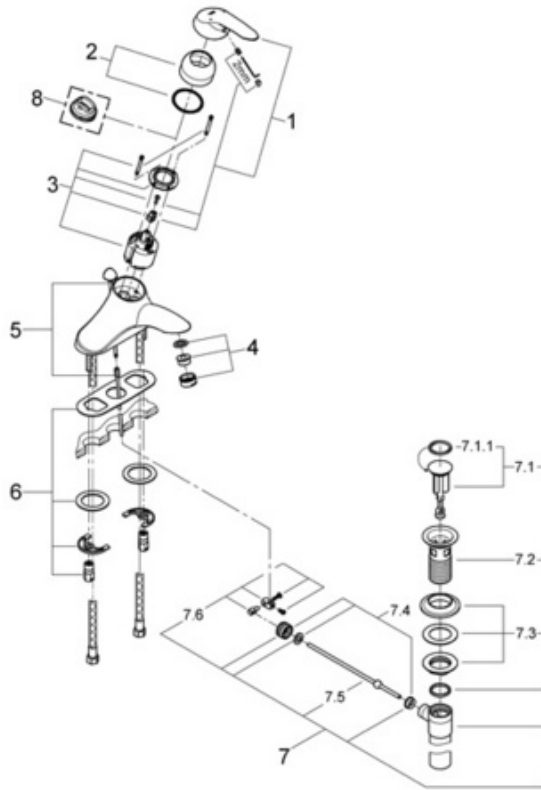

Talia 33 238

Single Handle 4-inch Centerset

Exploded View

Parts Breakdown

Pos No.	Spare Part Description	Product No.	Pcs.
	33 238		
1	Lever set	46 557	1
2	Cap	46 242	1
3	Ceramic cartridge	46 048	1
4	Flow regulator	13 955	1
5	Lift rod	45 823	1
6	Mounting set	46 329	1
7	Pop-up drain	28 957	1
7.1	Stopper	45 324	1
7.1.1	Stopper o-ring	01 147	1
7.2	Flange	01 153	1
7.3	Shank nut & bushing	45 266	1
7.4	Nut & bushings	45 265	1
7.5	Ball rod	45 264	1
7.6	Toggle lever	45 485	1
	Special Accessories		
8	Temperature limit stop	46 308	1