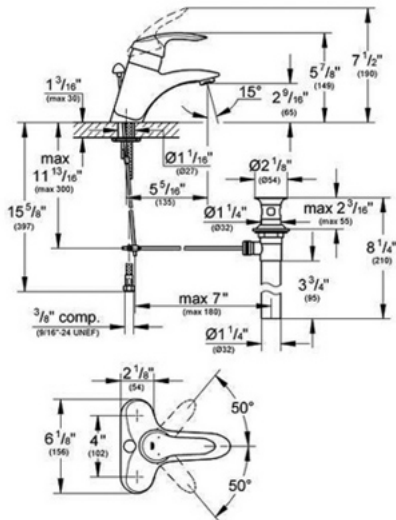

Talia 33 238

Single Handle 4-inch Centerset

Description

Volo lever handle
Cast brass
GROHE SilkMove® ceramic cartridge
Pop-up drain
15 1/2" stainless steel
braided supply hoses with 3/8"
compression connectors
Quick installation system

Flow Rate

2.2 gpm at 60 psi,
2.5 gpm at 80 psi (9.5 lpm)

Code Compliance

- * ASME/ANSI A112.18.1M
- * ANSI/NSF Standard 61
- * ADA Compliant

Finish Options

- 33 238 OOO Chrome
- 33 238 RRO Velour Chrome
- 33 238 ENO Infinity Brushed Nickel