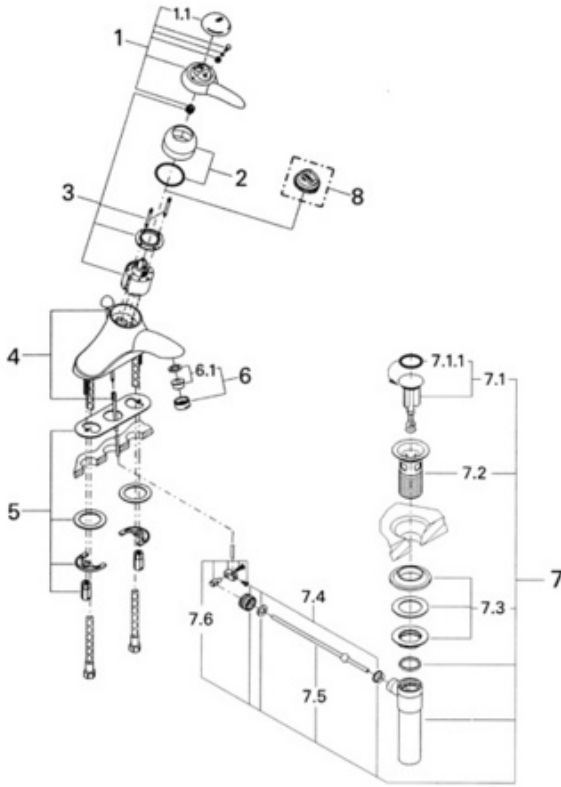

Talia 33 121

Single-handle 4" centerset

Exploded View

Parts Breakdown

Pos No.	Spare Part Description	Product No.	Pcs.
	33 121		
1	Lever set	46 327	1
1.1	Cover cap	46 328	1
2	Cap	46 242	1
3	Ceramic cartridge	46 048	1
4	2 piece lift rod	06 723	1
5	Mounting set	46 329	1
6	Flow regulator	13 955	1
6.1	Filter insert	45 220	1
7	Pop-up drain	28 957	1
7.1	Stopper	45 324	1
7.1.1	Stopper o-ring	01 147	1
7.2	Flange	01 153	1
7.3	Shank nut & bushing	45 266	1
7.4	Nut & bushings	45 265	1
7.5	Ball rod	45 264	1
7.6	Toggle lever	45 485	1
	Special Accessories		
8	Temperature limit stop	46 308	1