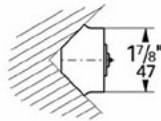

Sensia 28 187

Shower bar Corner Mounting Brackets

Description

Corner mounting brackets exclusively for use with Sensia Shower Bar 28 169

Flow Rate

N/A

Code Compliance

* ASME/ANSI A112.18.1M