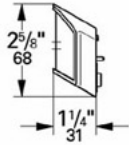

Sensia 28 187

Shower bar Corner Mounting Brackets

Description

Corner mounting brackets exclusively for use with Sensia Shower Bar 28 169

Flow Rate

N/A

Code Compliance

* ASME/ANSI A112.18.1M