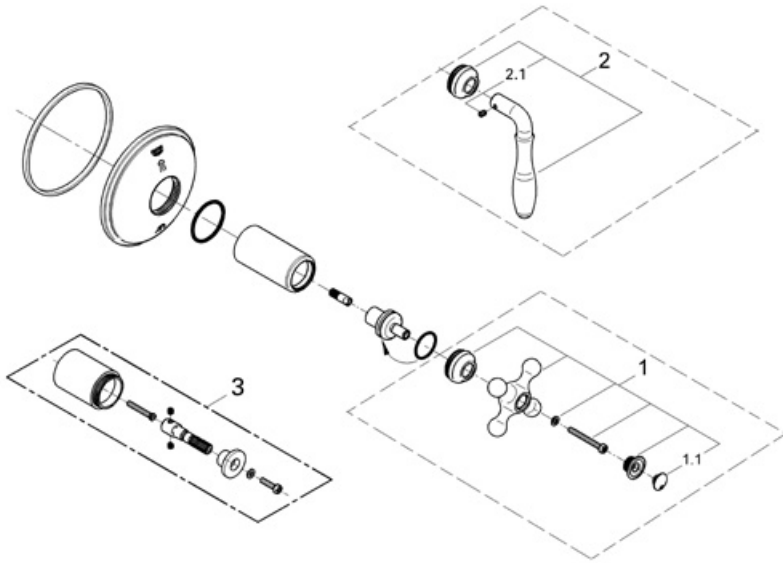

**Seabury 19 221
3-port Diverter Trim**

Exploded View

Parts Breakdown

Pos. No.	Spare part Description	Product No.	Pcs.
	19221 / 19222		
1	Cross handle	45764	1
1.1	Handle button	45763 L001	1
2	Lever handle	45765	1
2.1	Set screw	45611	1
	Special accessories		
3	Extension kit	45979	1