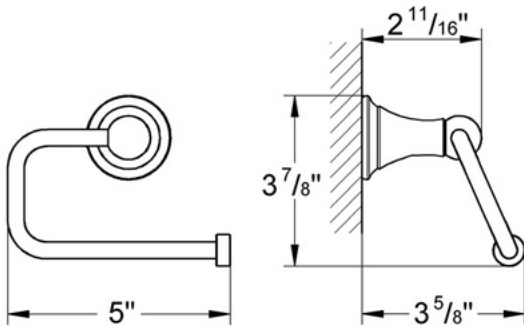

# Seabury 40 160

### Description

Toilet paper holder