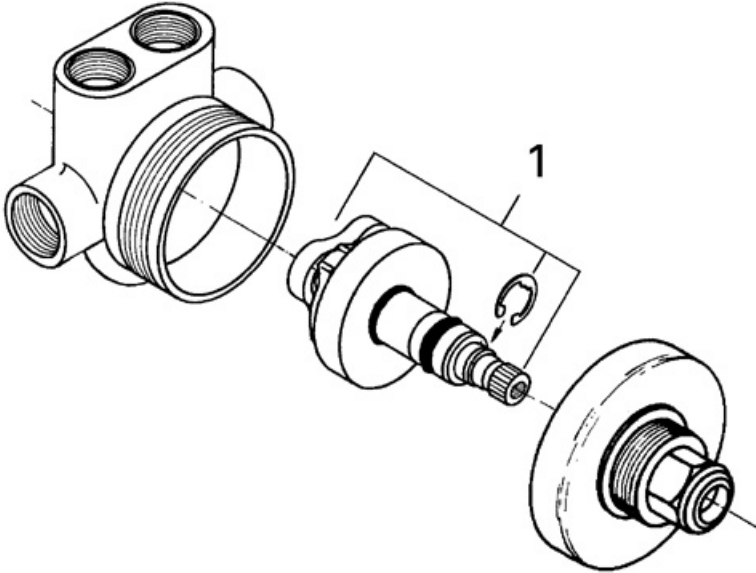

**Rough Valves 29 714**  
**Diverter/Transfer Rough-In Valve**

**Exploded View**

**Parts Breakdown**

Pos No.	Spare Part Description	Product No.	Pcs.
	<b>29 714</b>		
1	Cartridge for 29 712	45 676	1