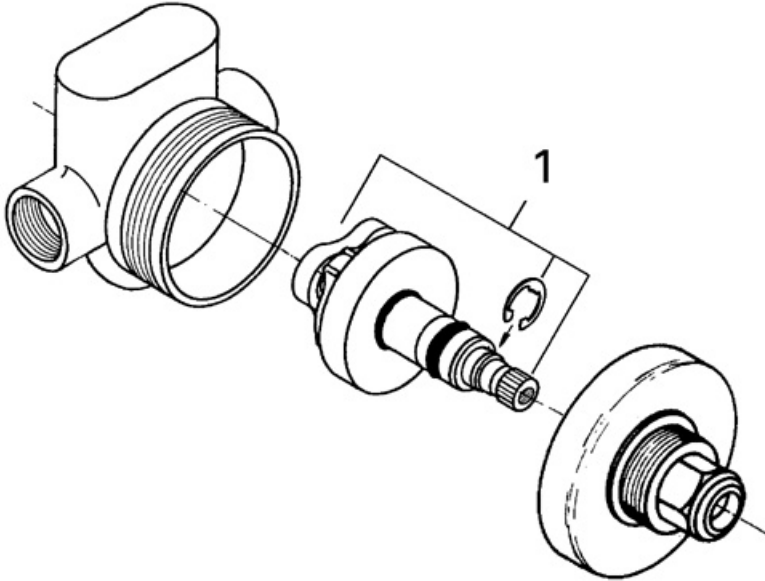

Rough Valves 29 712
Diverter/Transfer Rough-In Valve

Exploded View

Parts Breakdown

Pos No.	Spare Part Description	Product No.	Pcs.
	29 712		
1	Cartridge for 29 712	45 676	1