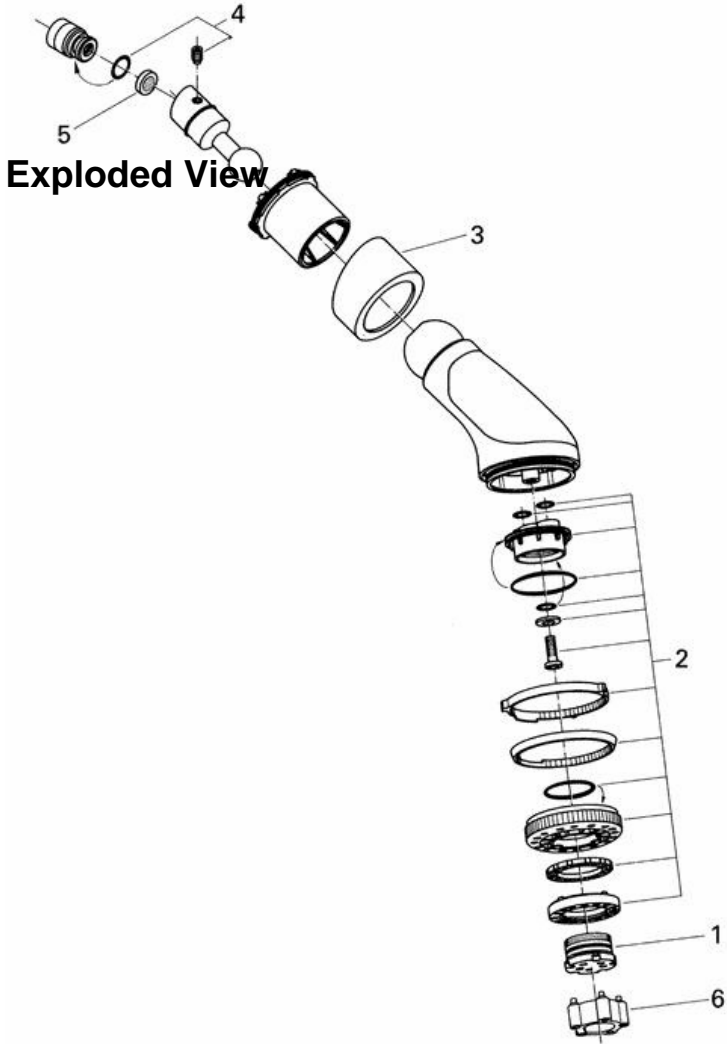

# Relexa 28 197 Top 4 shower head

ENJOY WATER®

## Parts Breakdown

Pos No.	Spare Part Description	Product No.	Pcs.
	<b>28 197</b>		
1	Pulsator element	45 656	1
2	Shower rose kit (28197)	45 669	1
3	Chrome showerhead flange	45 664	1
4	Mounting screw/O-ring	45 665	1
5	Screen	04 922	1
6	Relexa plus tool	45 654	1