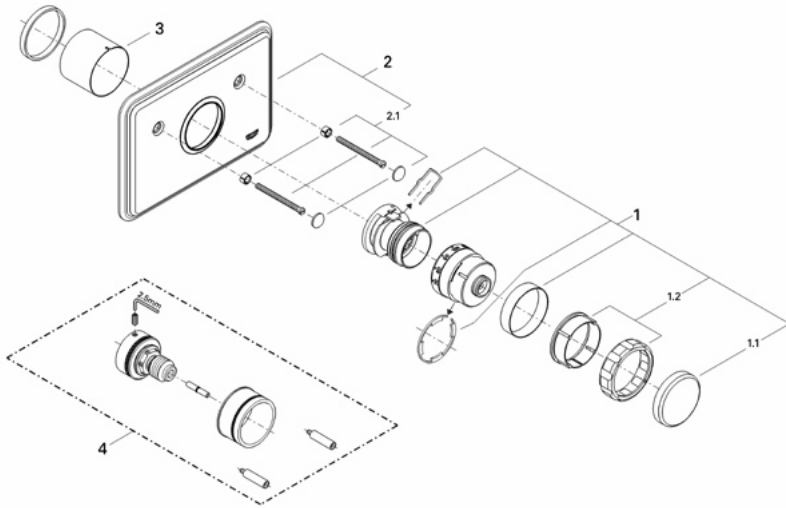

Exploded View

Parts Breakdown

Pos No.	Spare Part Description	Product No.	Pcs.
	19 695		
1	Thermostat handle	47 427	1
1.1	Handle cap	47 428	1
1.2	Handle ring	47 429	1
2	Escutcheon	47 590	1
2.1	Screw set	47 481	1
3	Sleeve	09 885	1
	Special Accessories		
4	Extension kit	47 358	1