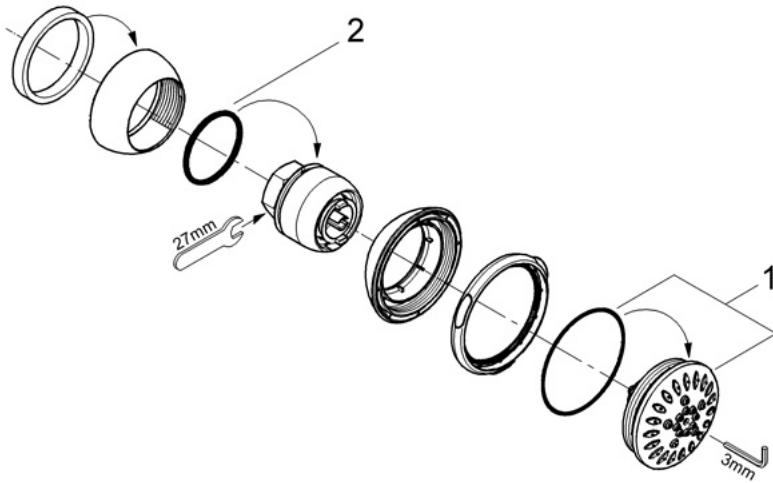

Movario 28 528
Massage Body Spray

Exploded View

Parts Breakdown

Pos No.	Spare Part Description	Product No.	Pcs.
	28 528		
1	Shower rose kit	45 176	1
2	O-ring	03 233	1