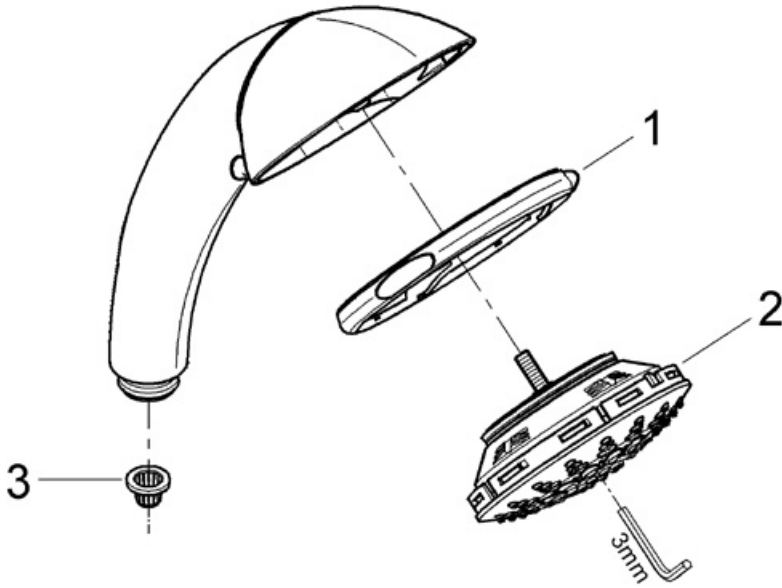

Exploded View

Parts Breakdown

Pos No.	Spare Part Description	Product No.	Pcs.
	28 443		
1	Ring	45 931	1
2	Rose kit	45 929	1
3	Filter screen	06 768	1