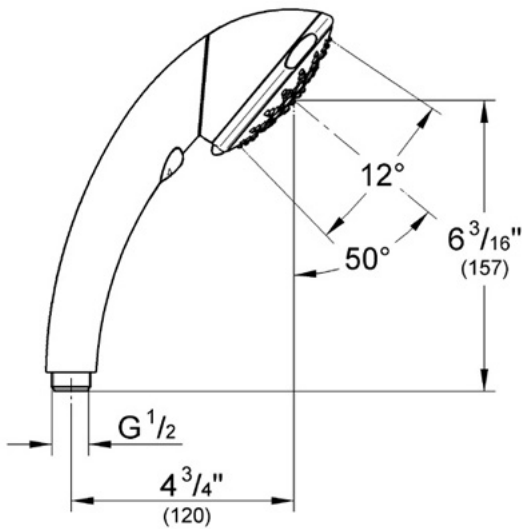

Movario 28 443

Champagne hand shower

Description

-Limited Availability-

4 spray patterns
8-position RotaHead system to adjust spray angle and position of the spray face
RotaHead System allows hand shower to function as a shower head or a body spray
GROHE DreamSpray® Technology
SpeedClean anti-lime system
Multiple shell handle construction prevents heat transfer

Spray patterns:
Normal spray
Rain spray
Jet spray
Champagne spray

Flow Rate

2.5 gpm at 80 psi (9.5 lpm)

Code Compliance

* ASME/ANSI A112.18.1M

Finish Options

28 443 000 Chrome