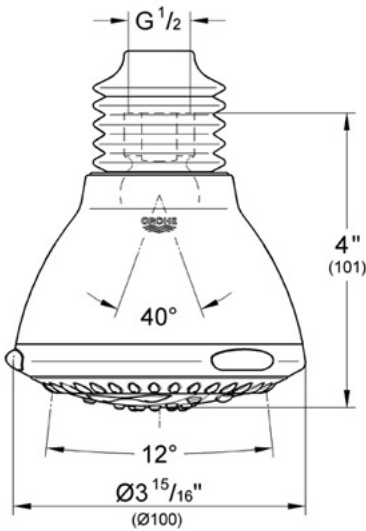

Movario 28 446

Massage Shower Head

Description

4 spray patterns
Euro style with gray bellows
1/2" NPT female threads
SpeedClean anti-lime system
Can be used with standard shower arm

Spray patterns:
Normal spray
Rain spray
Jet spray
Massage spray

Flow Rate

2.5 gpm at 80 psi (9.5 lpm)

Code Compliance

* ASME/ANSI A112.18.1M

Finish Options

28 446 OOO Chrome
28 446 IRO Chrome/Polished Brass
28 446 ROO Infinity Polished Brass
28 446 AVO Infinity Satin Nickel
28 446 ARO Infinity Satin Nickel/Polished Brass
28 446 RRO Velour Chrome