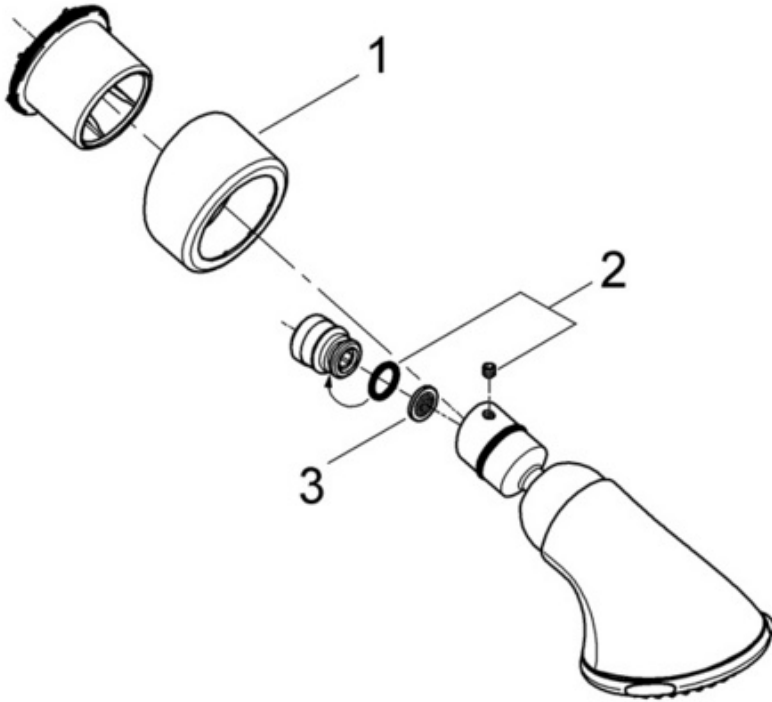

Movario 28 520
Champagne Shower Head

Exploded View

Parts Breakdown

Pos No.	Spare Part Description	Product No.	Pcs.
	28 520		
1	Chrome showerhead flange	45 664	1
2	Mounting screw/O-ring	45 665	1
3	Screen	04 922	1