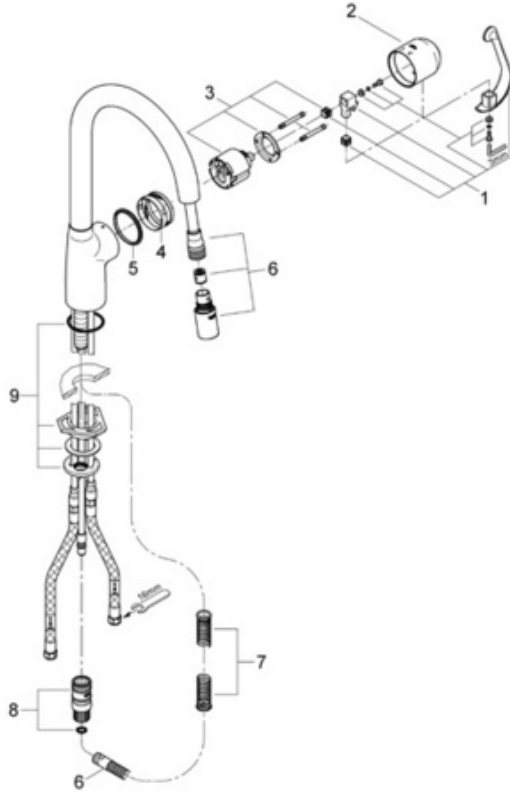

Ladylux Pro 32 244

Main Sink Dual-spray Pull-out

Exploded View

Parts Breakdown

Pos No.	Spare Part Description	Product No.	Pcs.
	32 244		
1	Lever handle	46 309	1
2	Cap	46 311	1
3	Ceramic cartridge	46 048	1
4	Guide ring	05 380	1
5	Slip ring	04 954	1
6	Head & spray hose	46 592	1
7	Pressure spring	07 240	1
8	Quick coupling	12 365	1
9	Mounting kit	46 345	1
	Special Accessories		
	10" two hole Euro escutcheon	07 555	1
	10" Euro escutcheon	07 552	1