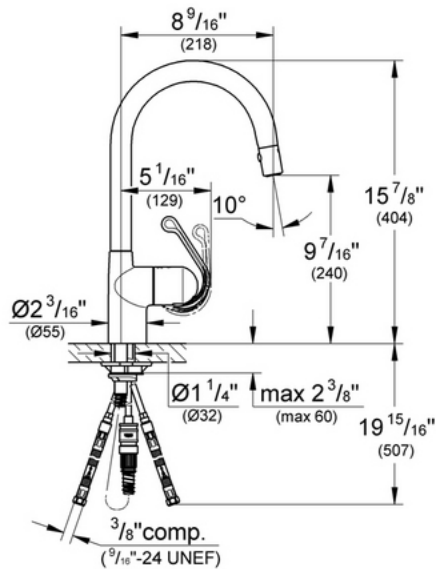

Ladylux Pro 32 244

Pull Down Spray-Single Extrusion

Description

GROHE SilkMove® ceramic cartridge
 SpeedClean anti-lime system
 Push Button Control - to switch from regular flow to spray
 Quick installation system
 Single lever handle
 Variable handle positioning
 Stainless steel braided flexible supplies
 56" extractable hose
 8 9/16" spout reach
 360° swivel spout

IAPMO file # 1750

Installation note: For full handle movement when mounted in front of a wall or backsplash, this faucet must be installed with no less than 3 1/4" of clearance between the faucet and backsplash or wall, unless the faucet is installed with the handle facing forward (handle opposite the wall).

Flow Rate

2.2 gpm at 45 psi, 2.5 gpm at 80 psi
 (9.5 lpm)

Code Compliance

- * ASME/ANSI A112.18.1M
- * ANSI/NSF Standard 61
- * ADA Compliant

Finish Options

- 32 244 OOO Chrome
- 32 244 DCO SuperSteel