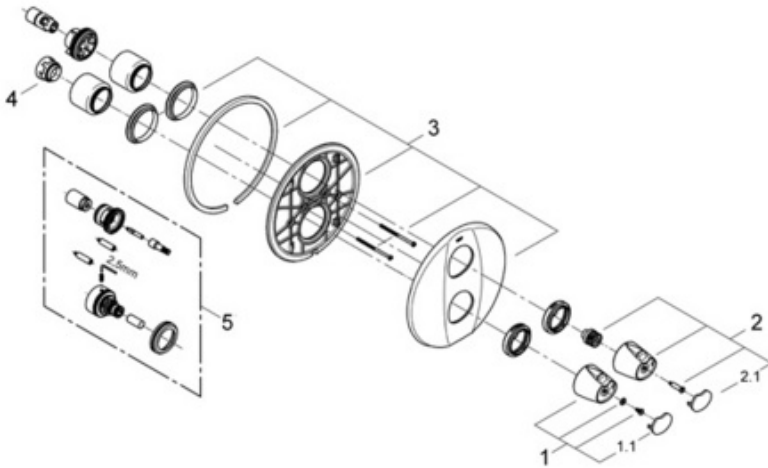

Exploded View

Parts Breakdown

Pos No.	Spare Part Description	Product No.	Pcs.
	19 256		
1	Thermostat handle	47 757	1
1.1	Handle cap	10 082	1
2	Volume control handle	47 754	1
2.1	Handle cap	10 082	1
3	Escutcheon plate	47 758	1
4	Handle adapter	10 220	1
	Special Accessories		
5	Extension kit	47 653	1