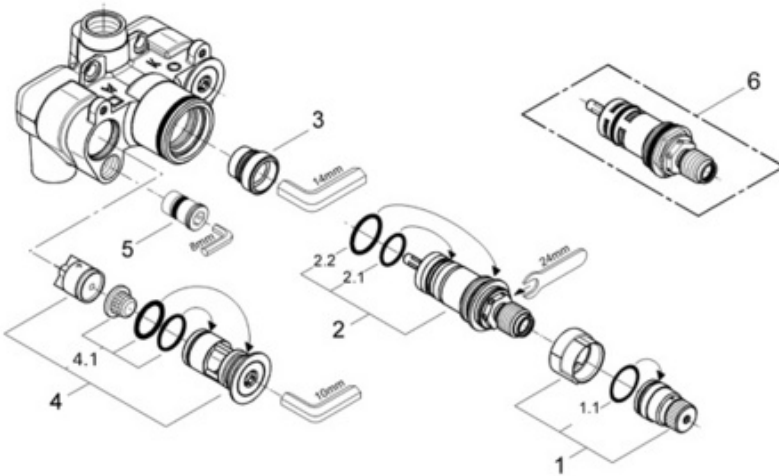

Grohtherm 34 124

3/4" Thermostat Rough-in Valve

Exploded View

Parts Breakdown

Pos No.	Spare Part Description	Product No.	Pcs.
	34 124		
1	Stop ring and nut grotherm	47 167	1
1.1	O-ring	01 196	1
2	Cartridge for grotherm 34902	47 582	1
2.1	Body seal o-ring for 47.119	01 206	1
2.2	O-ring	02 680	1
3	Thermostat seat 34 908	09 872	1
4	Non-return valve	12 510	1
4.1	Check Valve Seal Set	47 478	1
5	Service stop	47 467	1
	Special Accessories		
6	Reverse thm cartridge 3/4"	47 379	1