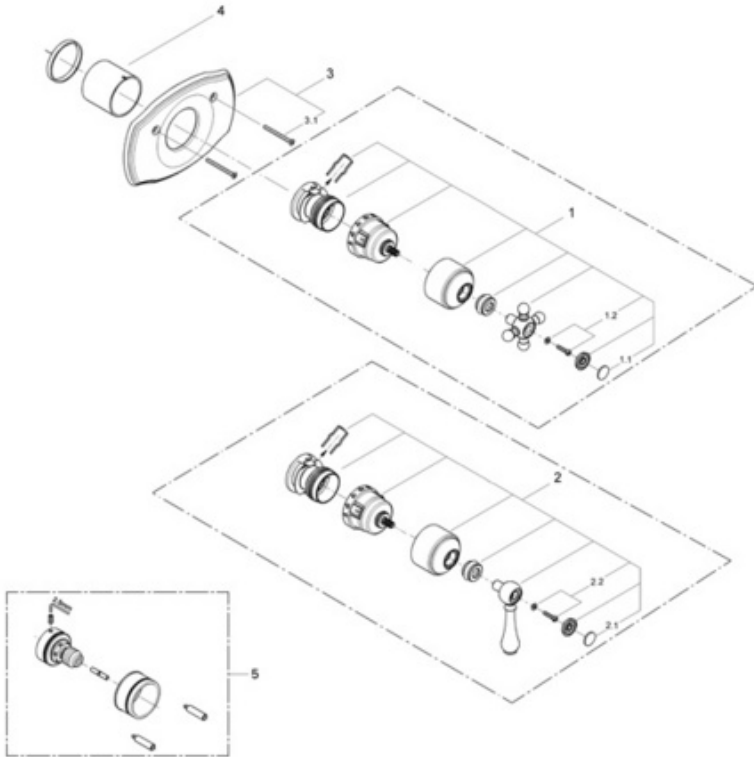

Geneva 19 616
Thermostat trim with lever handle

Exploded View

Parts Breakdown

Pos No.	Spare Part Description	Product No.	Pcs.
	19 616		
1	Cross thermostat handle	47 713	1
1.1	Handle/diverter cap	45 763	1
1.2	Cross handle screw	47 705	1
2	Lever thermostat handle	47 714	1
2.1	Handle/diverter cap	45 763	1
2.2	Cross handle screw	47 705	1
3	Escutcheon	47 613	1
3.1	Escutcheon screws	47 604	1
4	Sleeve	09 949	1
	Special Accessories		
5	Extension kit	47 358	1