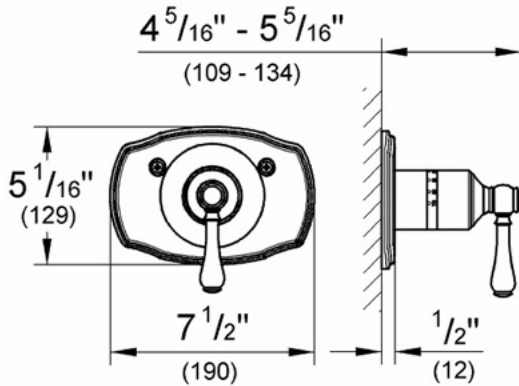

## Thermostat trim with lever handle

### Description

Lever handle  
Requires separate volume control  
For use with Grohtherm 34 122 (1/2") or  
34 124 (3/4") thermostat rough-in valve