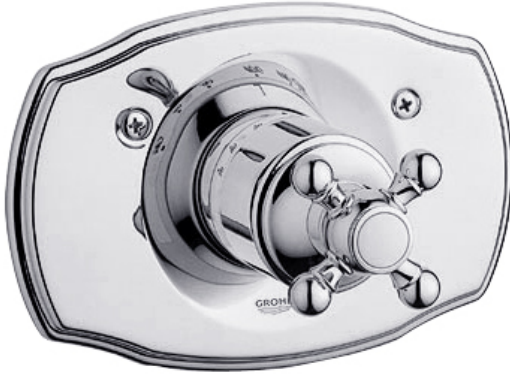

Geneva 19 615

Thermostat trim with cross handle

Description

Cross handle
Requires separate volume control
For use with Grohtherm 34 122 (1/2") or
34 124 (3/4") thermostat rough-in valve

Flow Rate

N/A

Code Compliance

* ASME/ANSI A112.18.1M

Finish Options

19 615 OOO Chrome
19 615 ROO Infinity Polished Brass
19 615 AVO Infinity Satin Nickel
19 615 RRO Velour Chrome
19 615 BEO Sterling Infinity Finish
19 615 ENO Infinity Brushed Nickel
19 615 ZBO Oil Rubbed Bronze