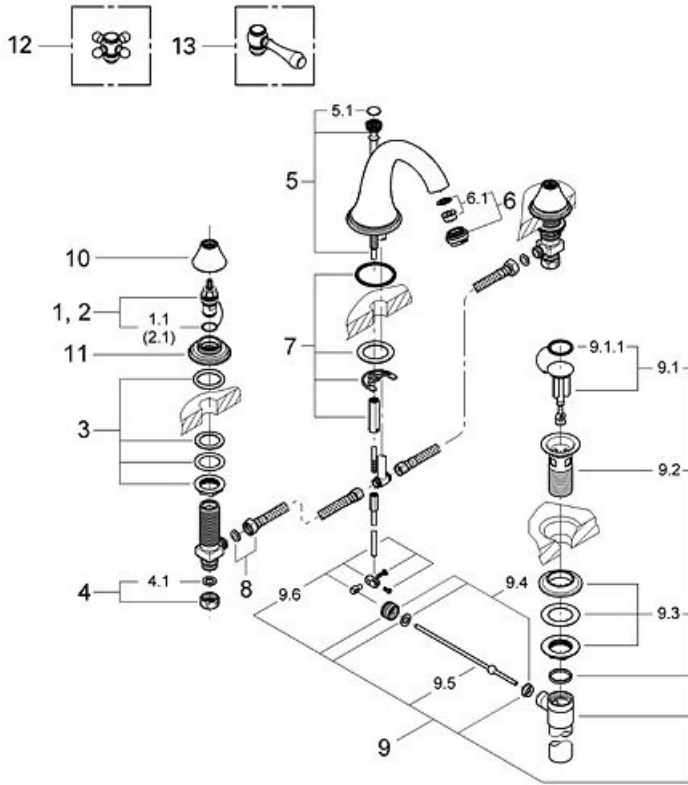

Exploded View

Parts Breakdown

Pos No.	Spare Part Description	Product No.	Pcs.
20 801			
1	90 degree carbodur cartridge	45 882	1
1.1	O-ring	03 924	1
2	90 degree carbodur cartridge	45 883	1
2.1	O-ring	03 924	1
3	Valve mounting kit	45 286	1
4	Connection nut set	12 901	1
4.1	Fiber washer for relexa hose	01 389	1
5	Geneva lift rod	45 791	1
5.1	Handle/diverter cap	45 763	1
6	Geneva lav flow control	13 931	1
6.1	Flow regulator	45 220	1
7	Mounting set for wideset	45 226	1
8	Flex hose for widesets	45 442	1
9	Pop-up drain	28 957	1
9.1	Chr pop-up stopper for 28.958	45 324	1
9.1.1	Stopper o-ring for 28.958	01 147	1
9.2	Chrome flange for 28.958	01 153	1
9.3	Mounting nut for 28.958	45 266	1
9.4	Ball rod nut w/bush for 28.958	45 265	1
9.5	Ball rod w/spring for 28.958	45 264	1
9.6	Toggle lever	45 485	1
10	Upper flange	45 907	1
11	Lower flange	45 906	1
Special Accessories			
12	Geneva cross handle each	45 776	1
13	Geneva lever handle each	45 790	1