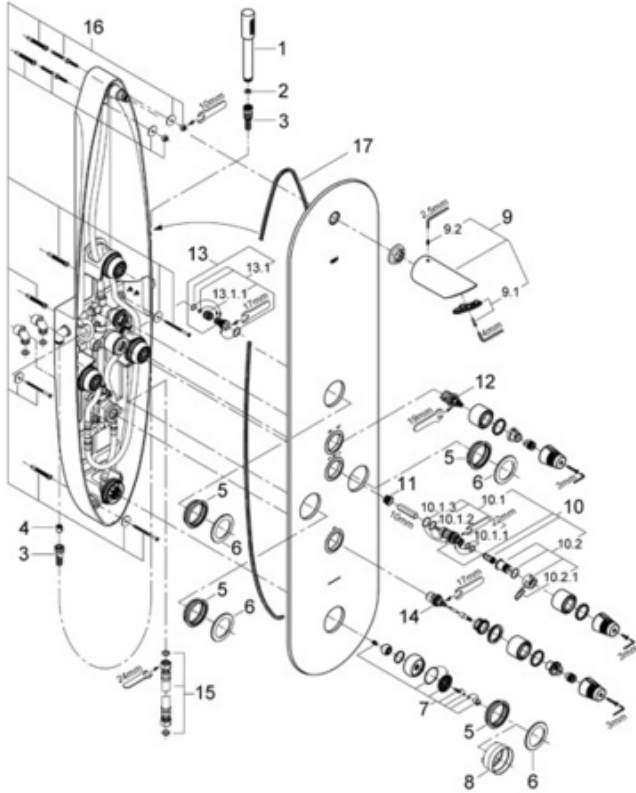

### Exploded View

### Parts Breakdown

Pos No.	Spare Part Description	Product No.	Pcs.
	<b>27 025</b>		
1	Sena hand shower	28 341	1
2	Filter screen	07 002	1
3	59" hose	28 417	1
4	Check valve	08 565	1
5	Rose seal	09 537	1
6	Rose ring	09 532	1
7	Rose kit(28199)	45 661	1
8	Seal ring	09 813	1
9	Sena shower head	28 305	1
9.1	Rose kit	45 733	1
9.2	Set screw	02 125	1
10	Cartridge w/non rising stem	47 662	1
10.1	Cartridge only	47 302	1
10.1.1	O-ring	01 218	1
10.1.2	O-ring	05 999	1
10.1.3	O-ring	01 196	1
10.2	Non-rising spindle	47 300	1
10.2.1	Clip	05 744	1
11	Thermostat seat	08 328	1
12	Aquadimmer cartridge	47 364	1
13	Check valve	14 116	1
13.1	Grohmix filter screen (pair)	02 990	1
13.1.1	Filter screen	47 303	1
14	Ceramic cartridge	45 885	1
15	Supply hose	07 227	1
16	Mounting kit	45 732	1
17	Panel seal	08 351	1