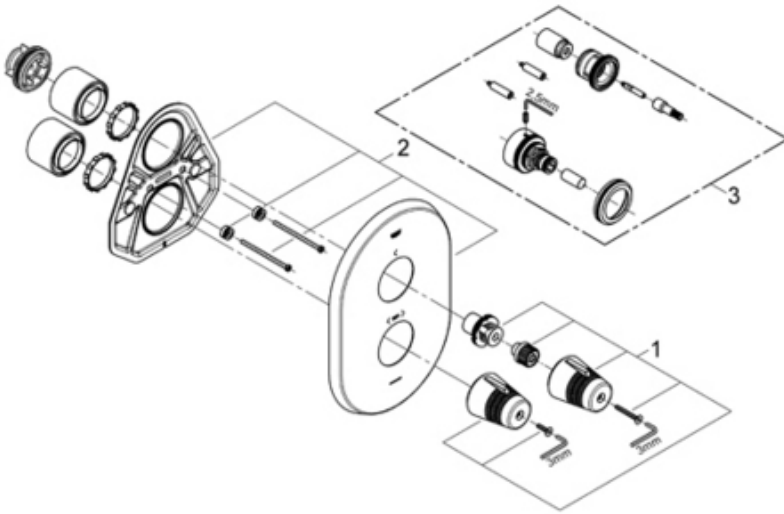

**F1 19 216**  
**Integrated thermostat trim**

**Exploded View**

**Parts Breakdown**

Pos No.	Spare Part Description	Product No.	Pcs.
	<b>19 216</b>		
1	Thermostat handle	47 082	1
2	Escutcheon plate	47 084	1
	<b>Special Accessories</b>		
3	Extension kit	47 653	1