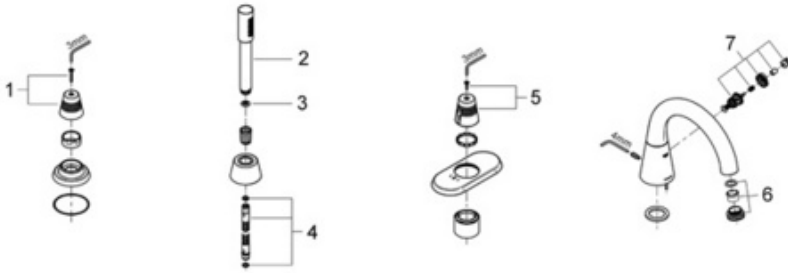

Exploded View

Parts Breakdown

Pos No.	Spare Part Description	Product No.	Pcs.
	34 142		
1	Volume control handle	45 007	1
2	Sena hand shower	28 341	1
3	Filter screen	07 002	1
4	Hand shower hose	28 146	1
5	Thermostat handle	47 063	1
6	Flow control	13 977	1
7	Diverter	45 179	1