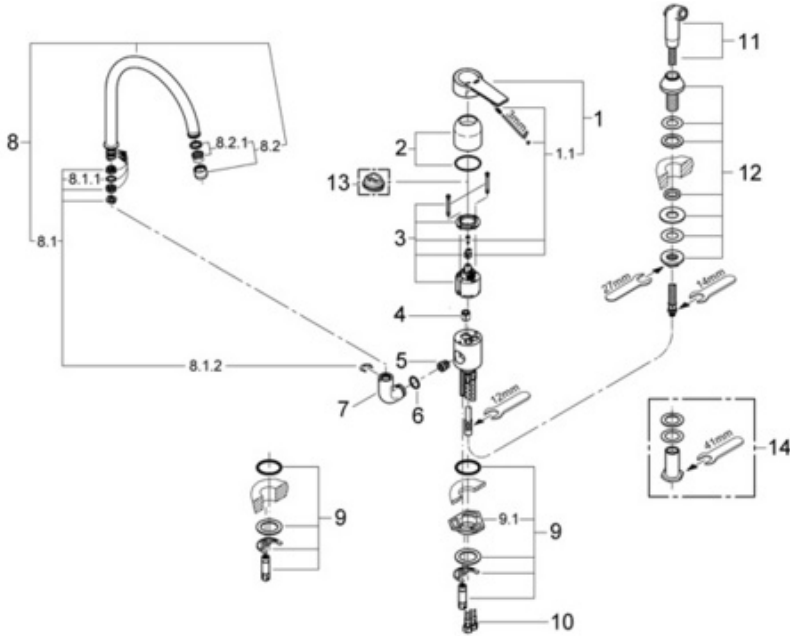

Exploded View

Parts Breakdown

Pos No.	Spare Part Description	Product No.	Pcs.
	33 986		
1	Handle	46 458	1
1.1	Handle connection set	46 459	1
2	Cover cap	46 243	1
3	Ceramic cartridge	46 048	1
4	Check valve	08 565	1
5	Diverter	07 970	1
6	O-ring	01 287	1
7	Elbow	09 469	1
8	Spout assembly	13 049	1
8.1	Swivel spout repair set	45 382	1
8.1.1	O-ring	01 285	1
8.1.2	Retainer clip	04 853	1
8.2	Laminar control	13 954	1
8.2.1	Flow control insert	45 220	1
9	Mounting kit	46 193	1
9.1	Brace	05 334	1
10	Flexible connect hose	46 413	1
11	Spray & hose white	27 824	1
12	Spray holder	28 729	1
13	Temperature limit stop	46 308	1
14	2" extension for kitchen spray	12 922	1