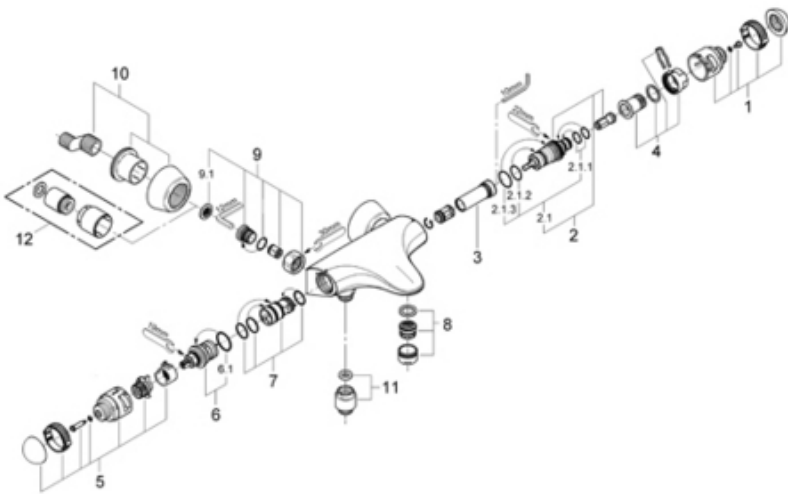

Europius II 34 066

Exposed Thermostatic Tub Filler

Exploded View

Parts Breakdown

Pos No.	Spare Part Description	Product No.	Pcs.
	34 066		
1	Thermostat handle	47 661	1
2	Cartridge w/non rising stem	47 662	1
2.1.1	O-ring	01 218	1
2.1	Cartridge only	47 302	1
2.1.2	O-ring	05 999	1
2.1.3	O-ring	01 196	1
3	Thermostatic seat	47 053	1
4	Non-rising spindle	47 300	1
5	Aquadimmer handle	47 545	1
6	Aquadimmer cartridge	47 364	1
6.1	Aquadimmer O-ring	03 056	1
7	Aquadimmer seat	47 376	1
8	Flow regulator	13 927	1
9	Non-return valve w/connection nut	47 189	1
9.1	Filter screen	07 246	1
10	S union	12 120	1
11	1/2" x 1/2" inline vacuum bkr	07 911	1
	Special Accessories		
12	30 mm ext	46 238	1